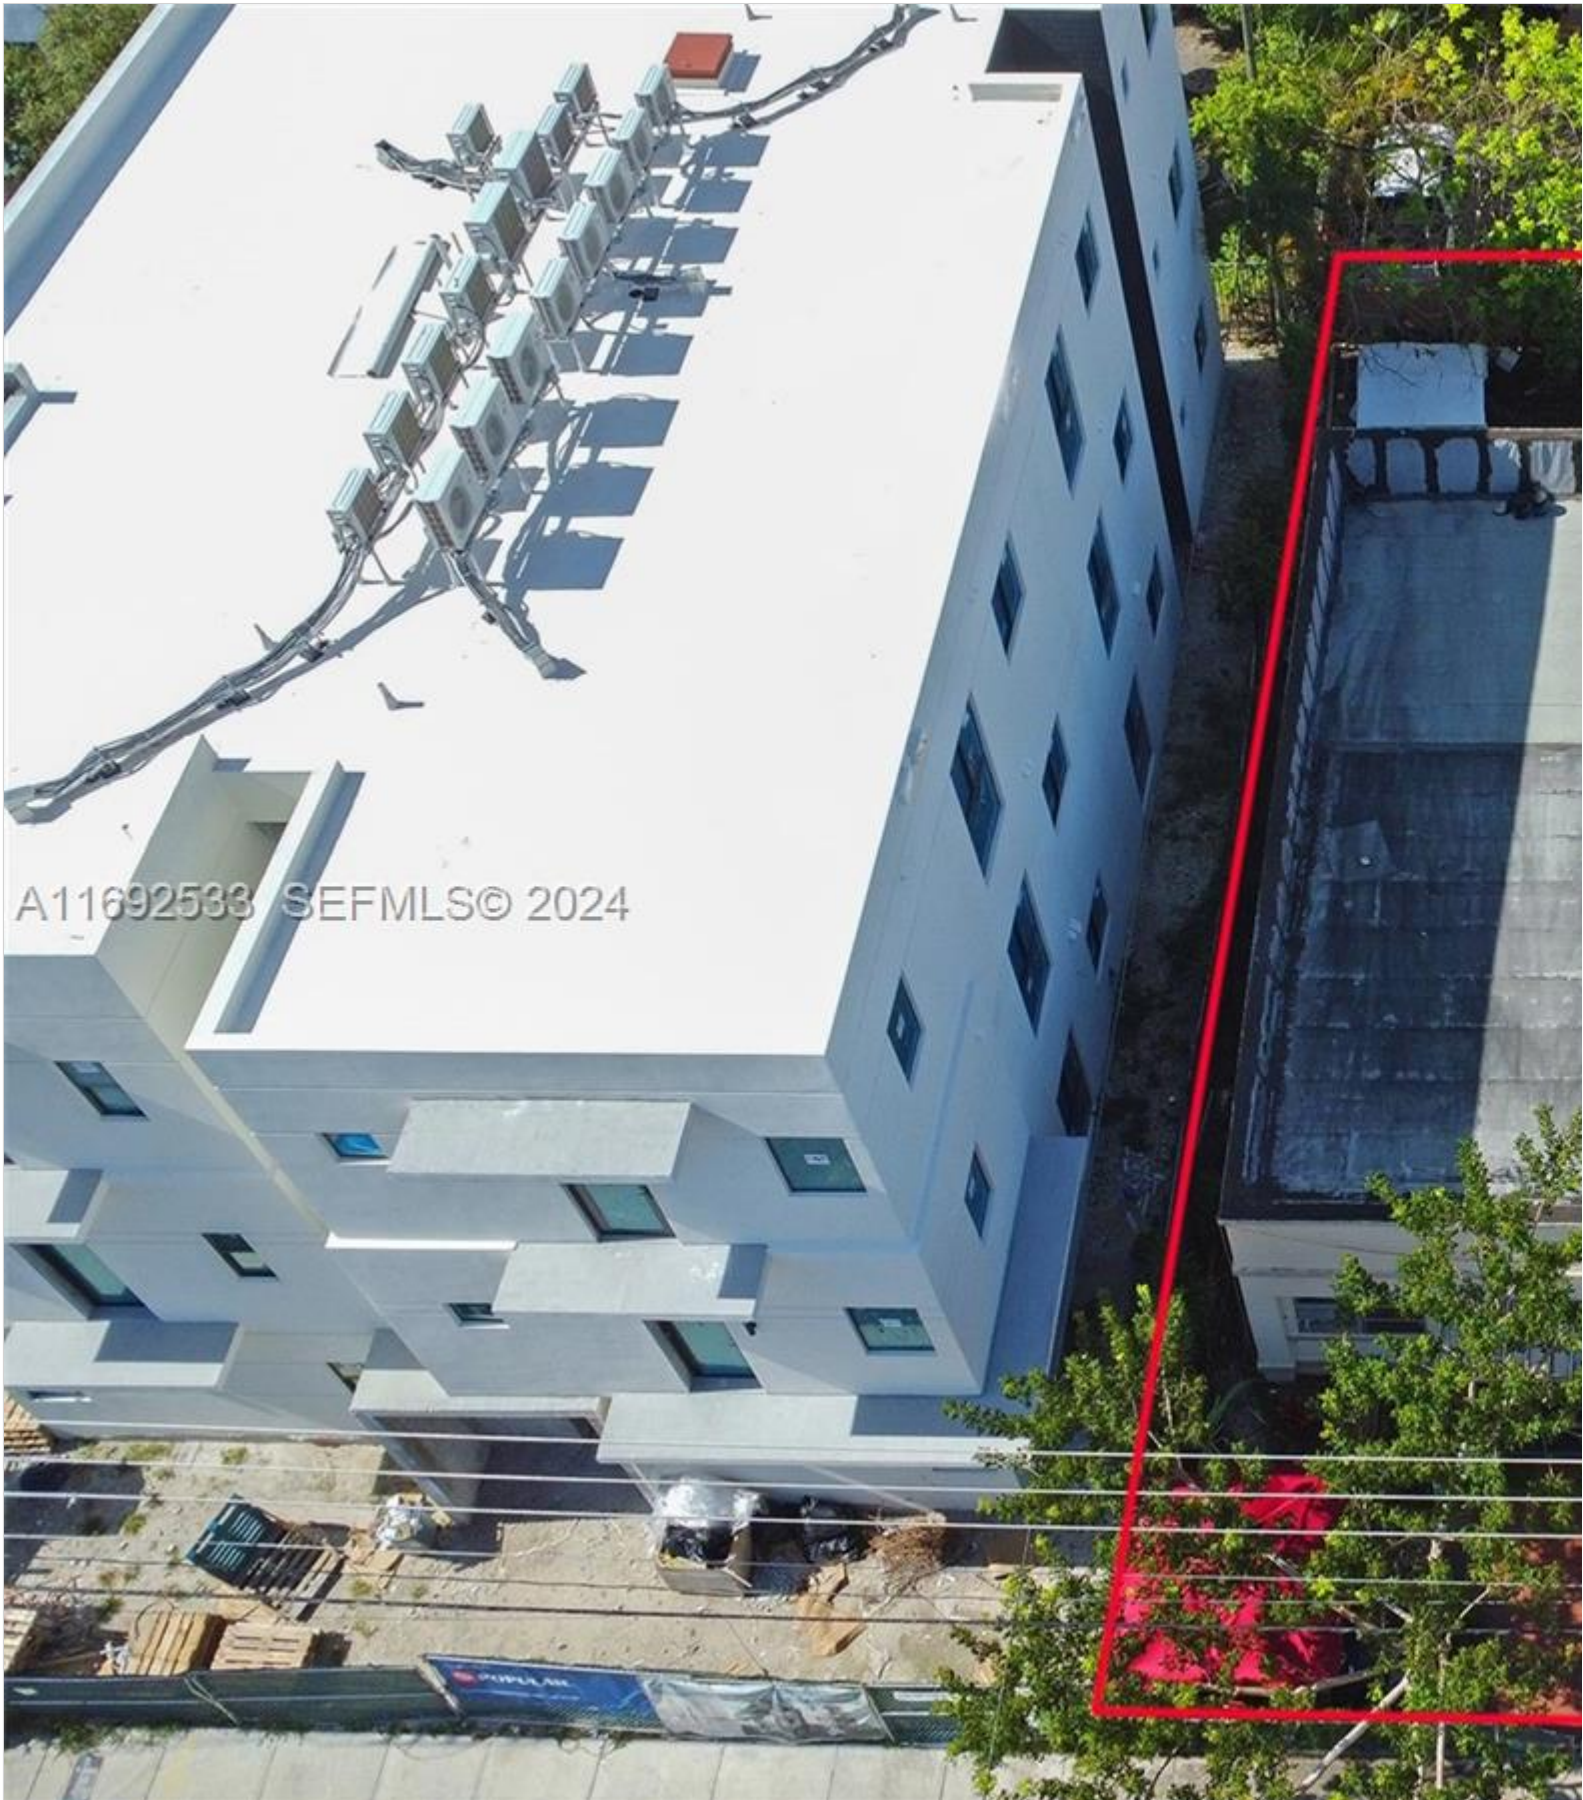

INES FLAX

YOUR PREMIER OCEANFRONT SPECIALIST
& MOST TRUSTED NAME IN SOUTH FLORIDA REAL ESTATE.

A11692533 SEFMLS© 2024

Price: $800,000

MLS Number: A11692533

Single Family