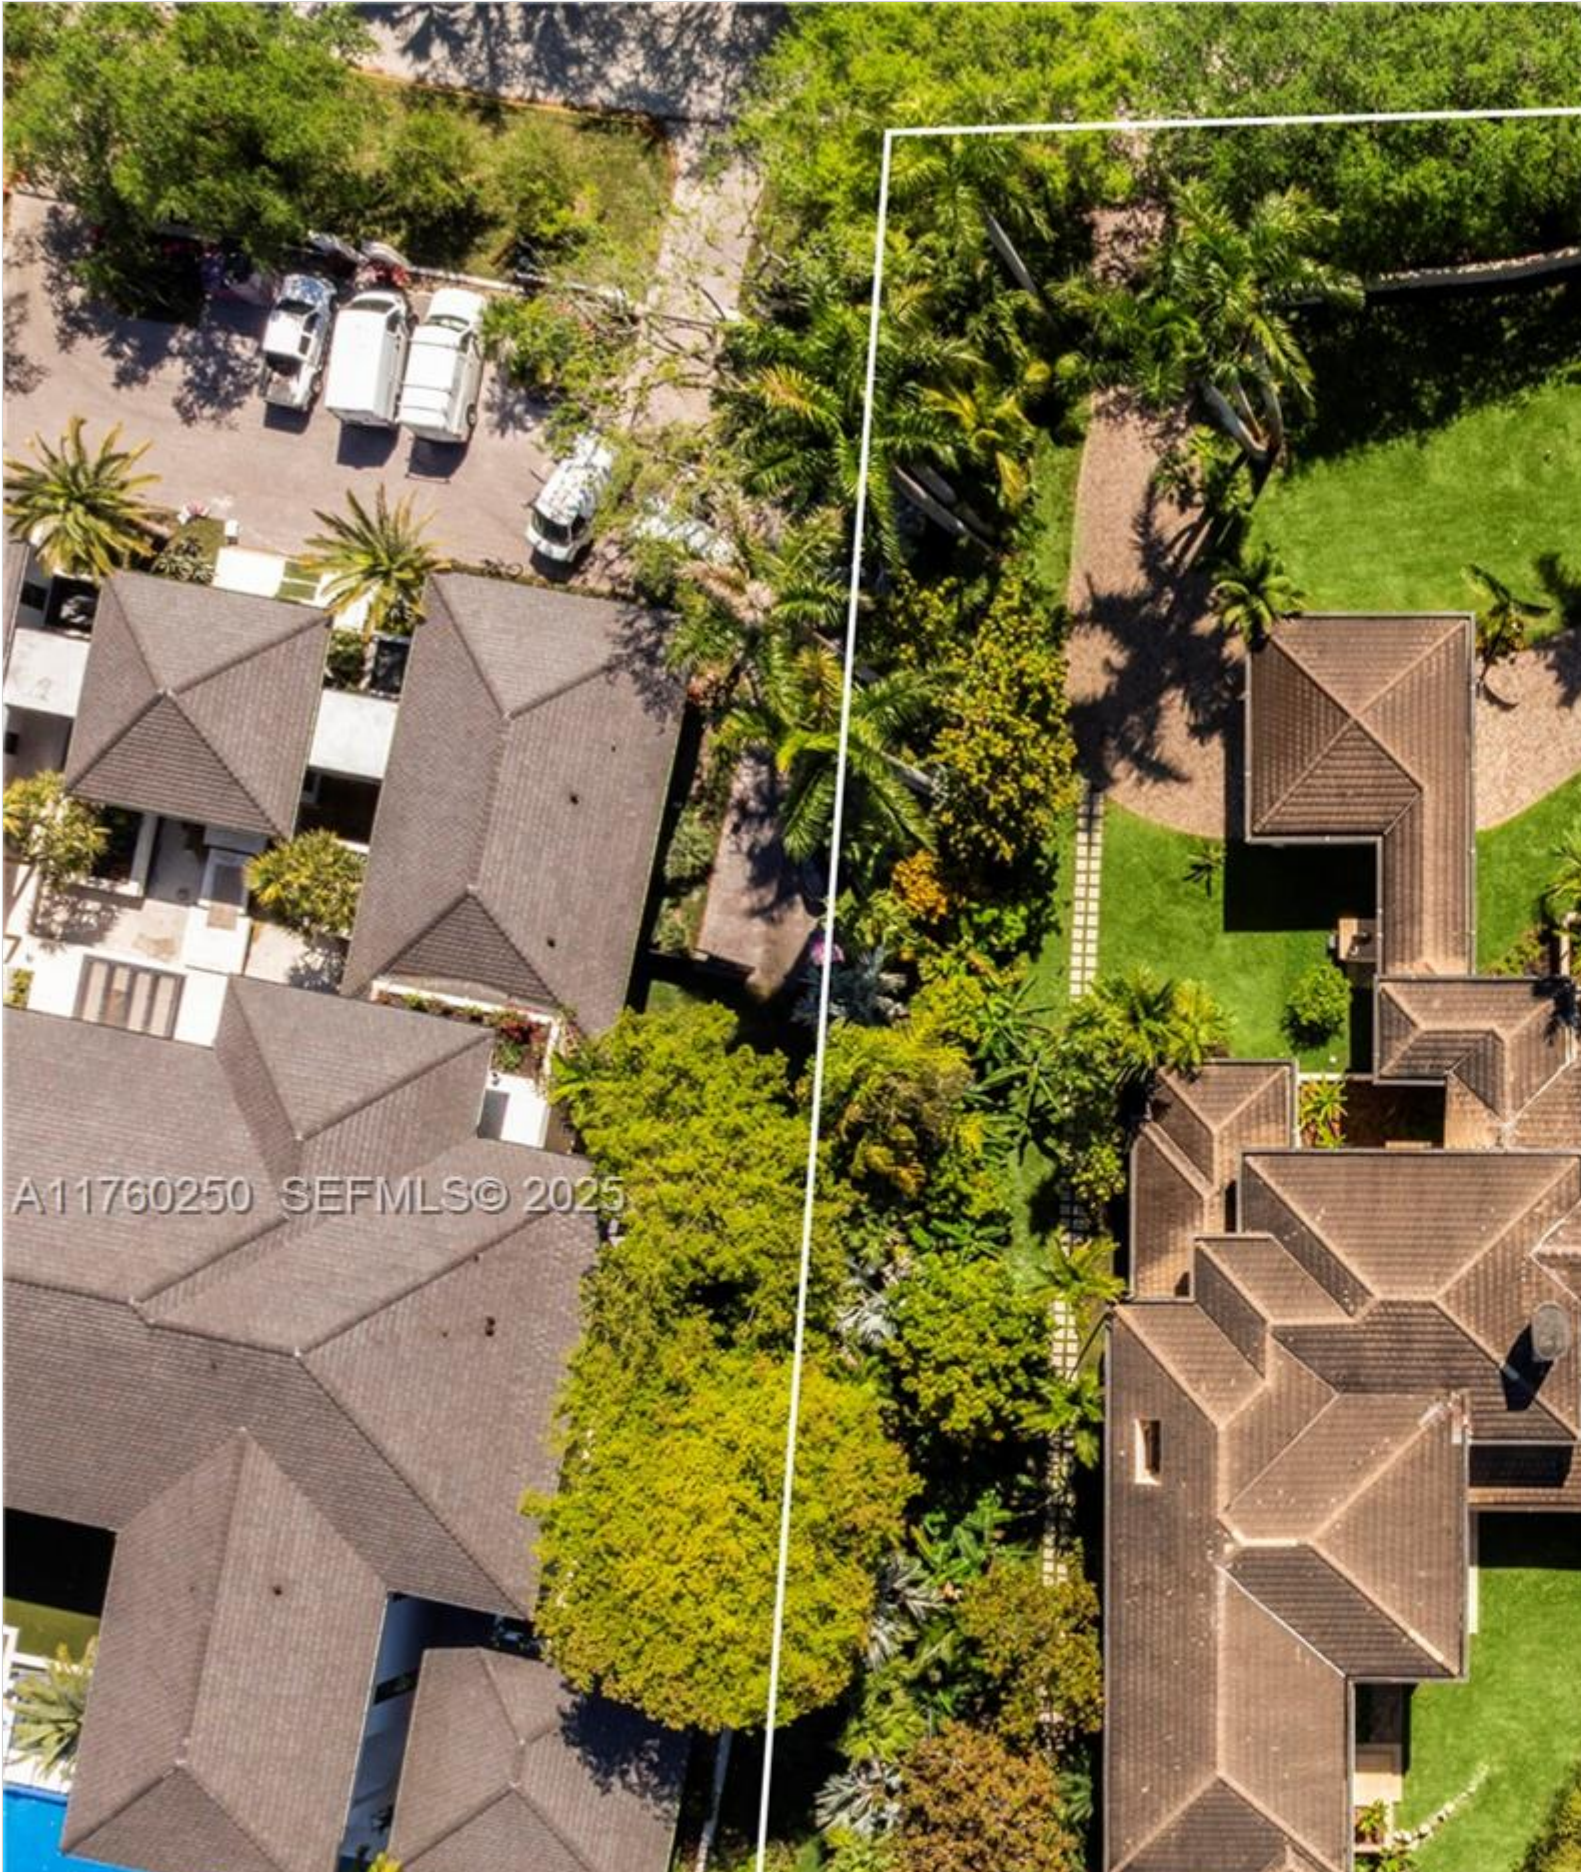

INES FLAX

YOUR PREMIER OCEANFRONT SPECIALIST
& MOST TRUSTED NAME IN SOUTH FLORIDA REAL ESTATE.

Price: \$27,550,000

MLS Number: A11760250

Single Family

665 Leucadendra Dr, Coral Gables, Florida 33156 USA

Beds: 5

Baths: 7

Half Baths: 1

Living Area: 7,698

Lot Square Feet: 43,135

HOA Fees: \$8,500

Waterfront: YES

Year Built: 1999

Community: GABLES ESTATES NO 2

Subdivision: GABLES ESTATES NO 2

ABOUT THIS PROPERTY

Designed by Barry Sugerman, this 7,698 SF waterfront estate in Gables Estates is a true masterpiece of elegance a impact windows, and a grand stone fireplace. The custom open-concept kitchen boasts top-tier appliances, a marble walk-in closets. Outdoors, enjoy stunning sunsets, over 400 ft. of water frontage, a private dock, 2 boat lifts, a shade Complete with a home audio system, art lighting, and smart security, this is an architectural gem.

PROPERTY LOCATION

Image