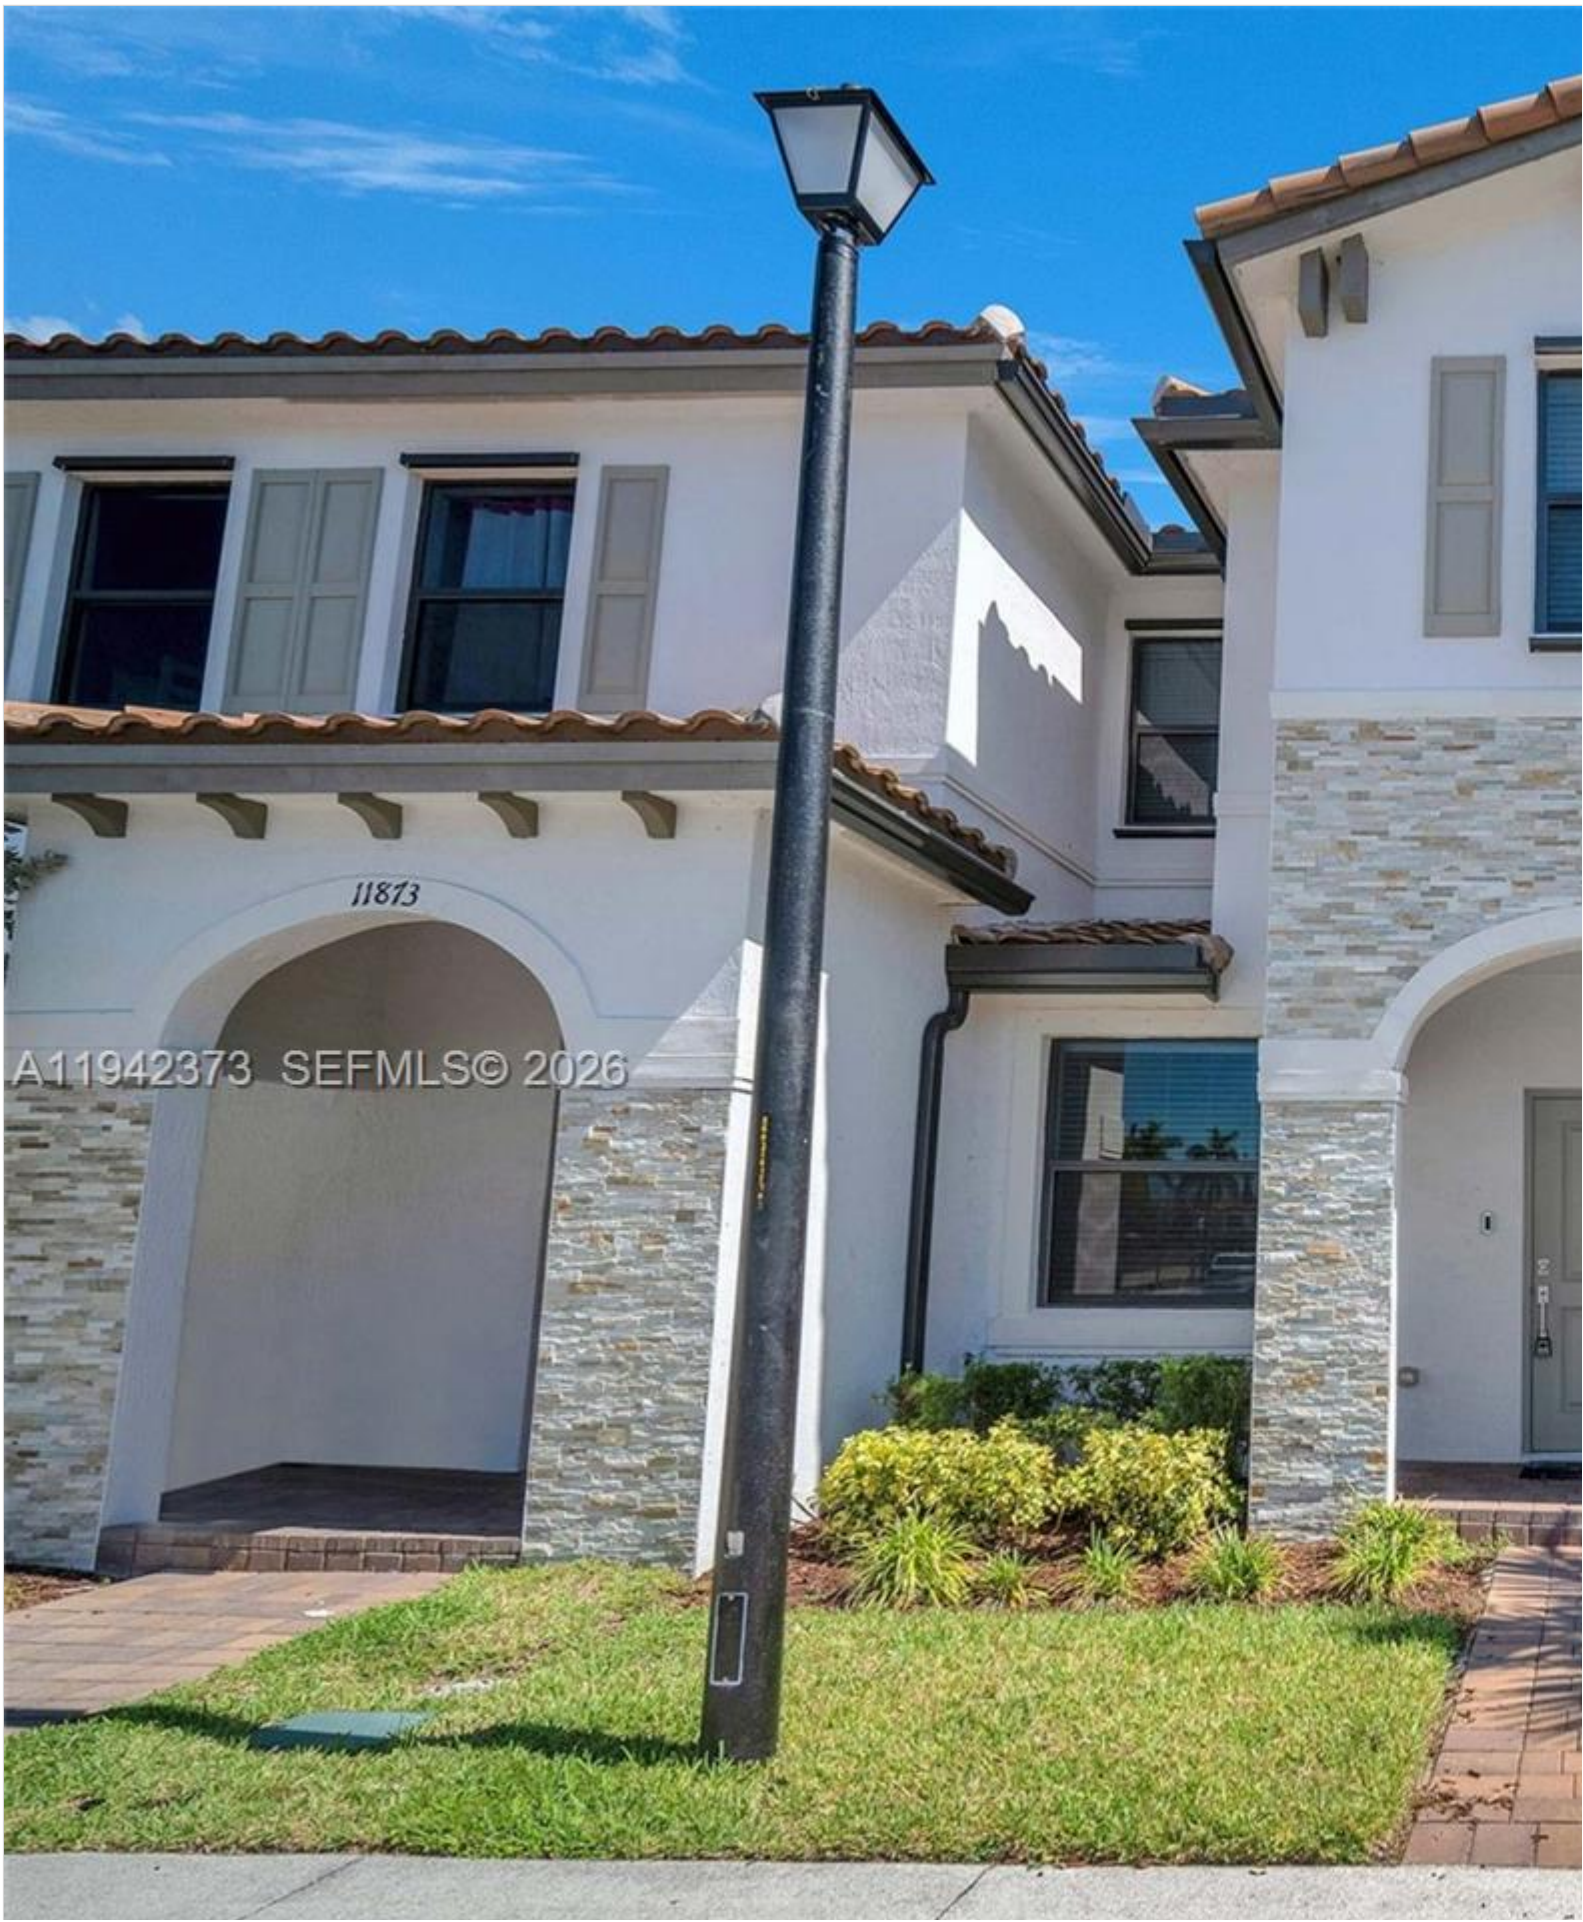

INES FLAX

YOUR PREMIER OCEANFRONT SPECIALIST
& MOST TRUSTED NAME IN SOUTH FLORIDA REAL ESTATE.

Price: \$390,000

MLS Number: A11942373

Condo / Town Home

11869 SW 246th Ter, Homestead, Florida 33032 USA

Beds: 3

Baths: 2

Half Baths: 1

Living Area: 1,393

HOA Fees:

Year Built: 2022

Community: SILVER PALM RESIDENTIAL H

Subdivision: SILVER PALM RESIDENTIAL H

ABOUT THIS PROPERTY

!!Price dramatically Reduced!! for Quick Sale!!!!?RARE OPPORTUNITY IN SILVER PALMS!?? One of Homestead's bathrooms, an open-concept layout, and strong rental demand in one of the area's fastest-growing markets. The first backyard and parking directly in front of the unit, highly valued by tenants. Resort-style amenities include clubhouse, maintenance, and priced to moveâ€”schedule your showing before this opportunity is gone.