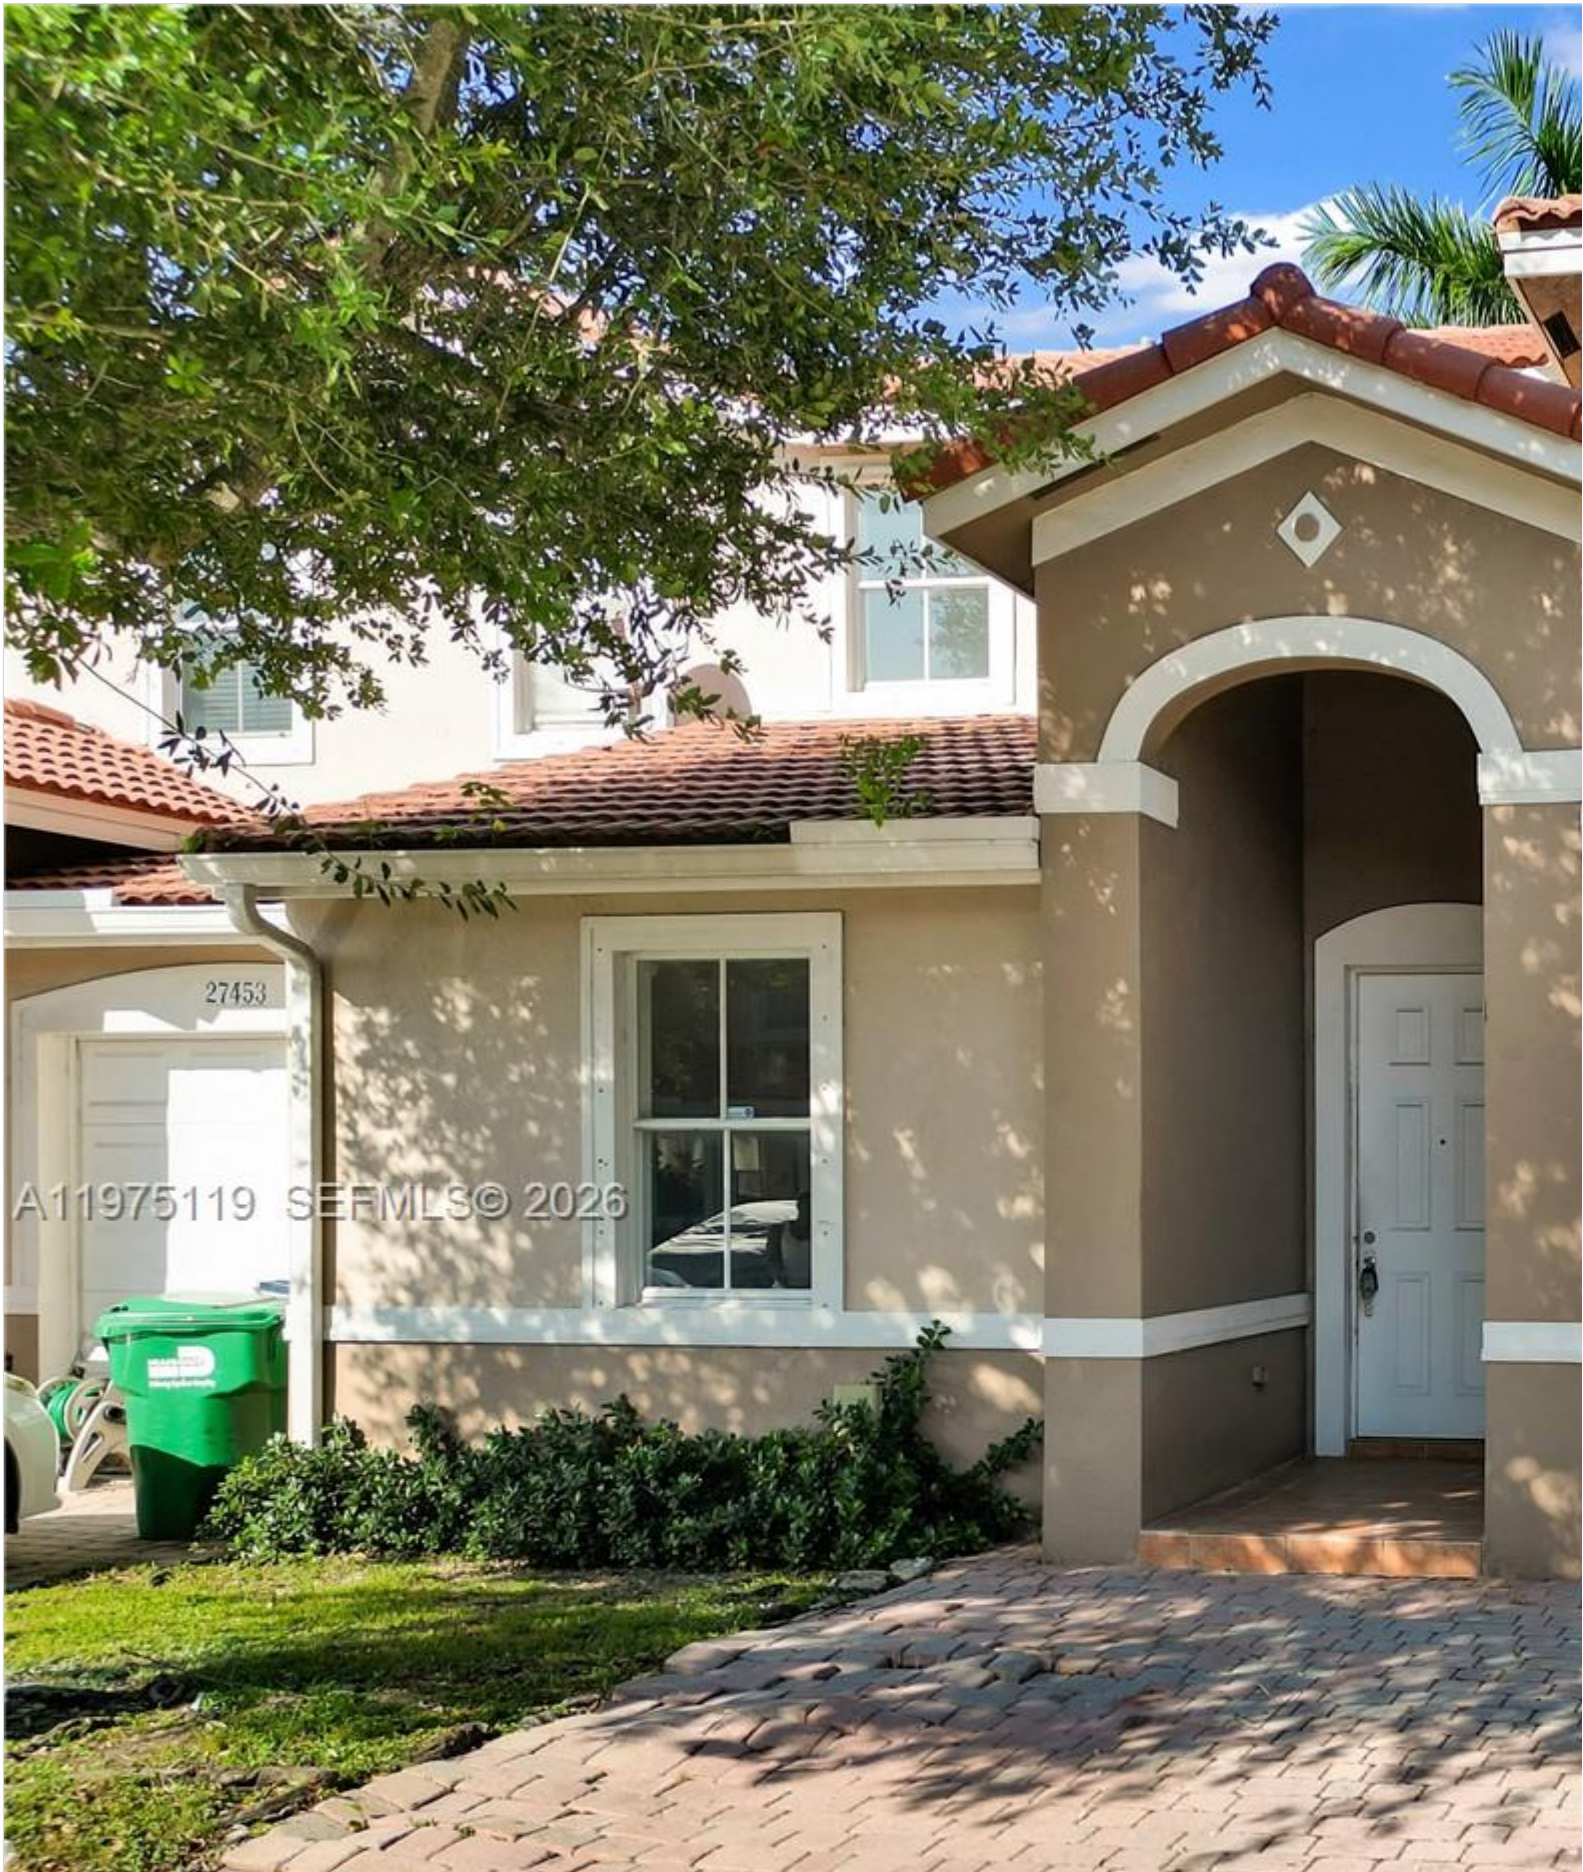

INES FLAX

YOUR PREMIER OCEANFRONT SPECIALIST
& MOST TRUSTED NAME IN SOUTH FLORIDA REAL ESTATE.

Price: \$2,750

MLS Number: A11975119

Rental

27463 SW 137th Ct Unit 27364, Homestead, Florida 33032 USA

Beds: 4

Baths: 3

Living Area: 1,837

Unit: 27364

HOA Fees:

Year Built: 2004

Community: RIVERSIDE AT BISC NATL PK

Subdivision: RIVERSIDE AT BISC NATL PK

ABOUT THIS PROPERTY

Spacious townhouse in a quiet gated community featuring 4 beds 3 full baths with a one car garage. Newly painted & perfect for entertaining friends and family. Full bedroom and bathroom located in on the first floor. Excellent location, required at move in, deposit can be submitted in increments. Easy to show. call listing agent for access.