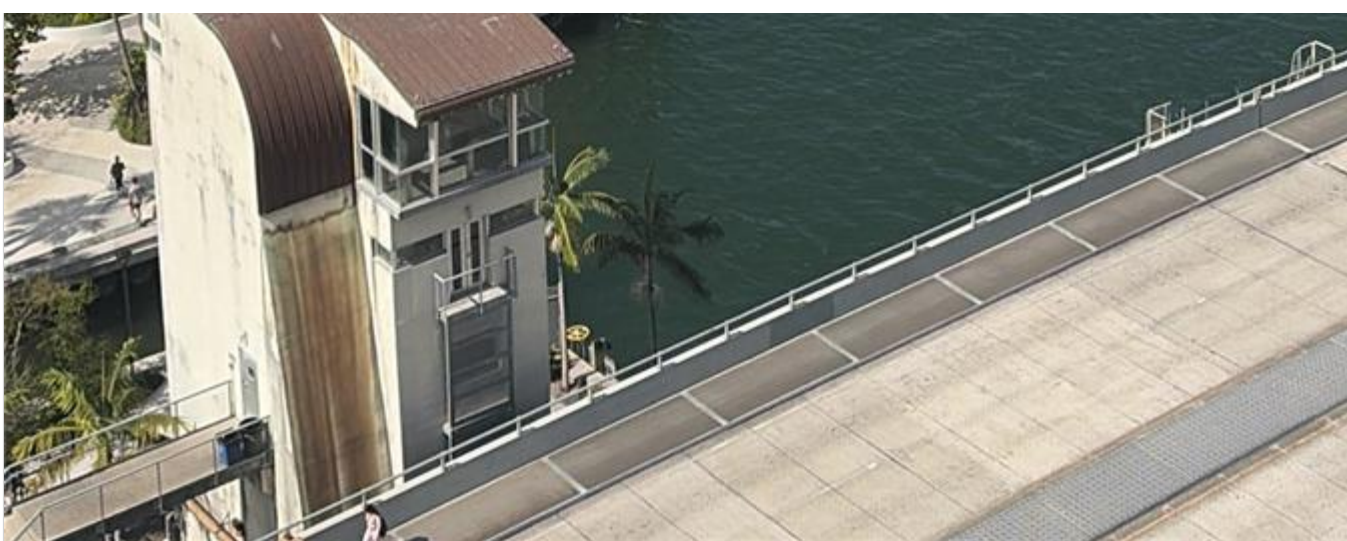

Price: $475,000

MLS Number: A11977798

Condo / Town Home

185 SW 7th St Unit 1605, Miami, Florida 33130 USA

Beds: 1

Baths: 1

Living Area: 825

Unit: 1605

HOA Fees: $768

Waterfront: YES

Year Built: 2007

Community: LATITUDE ON THE RIVER CON

Subdivision: LATITUDE ON THE RIVER CON

Elementary School: Southside

Junior High: Shenandoah