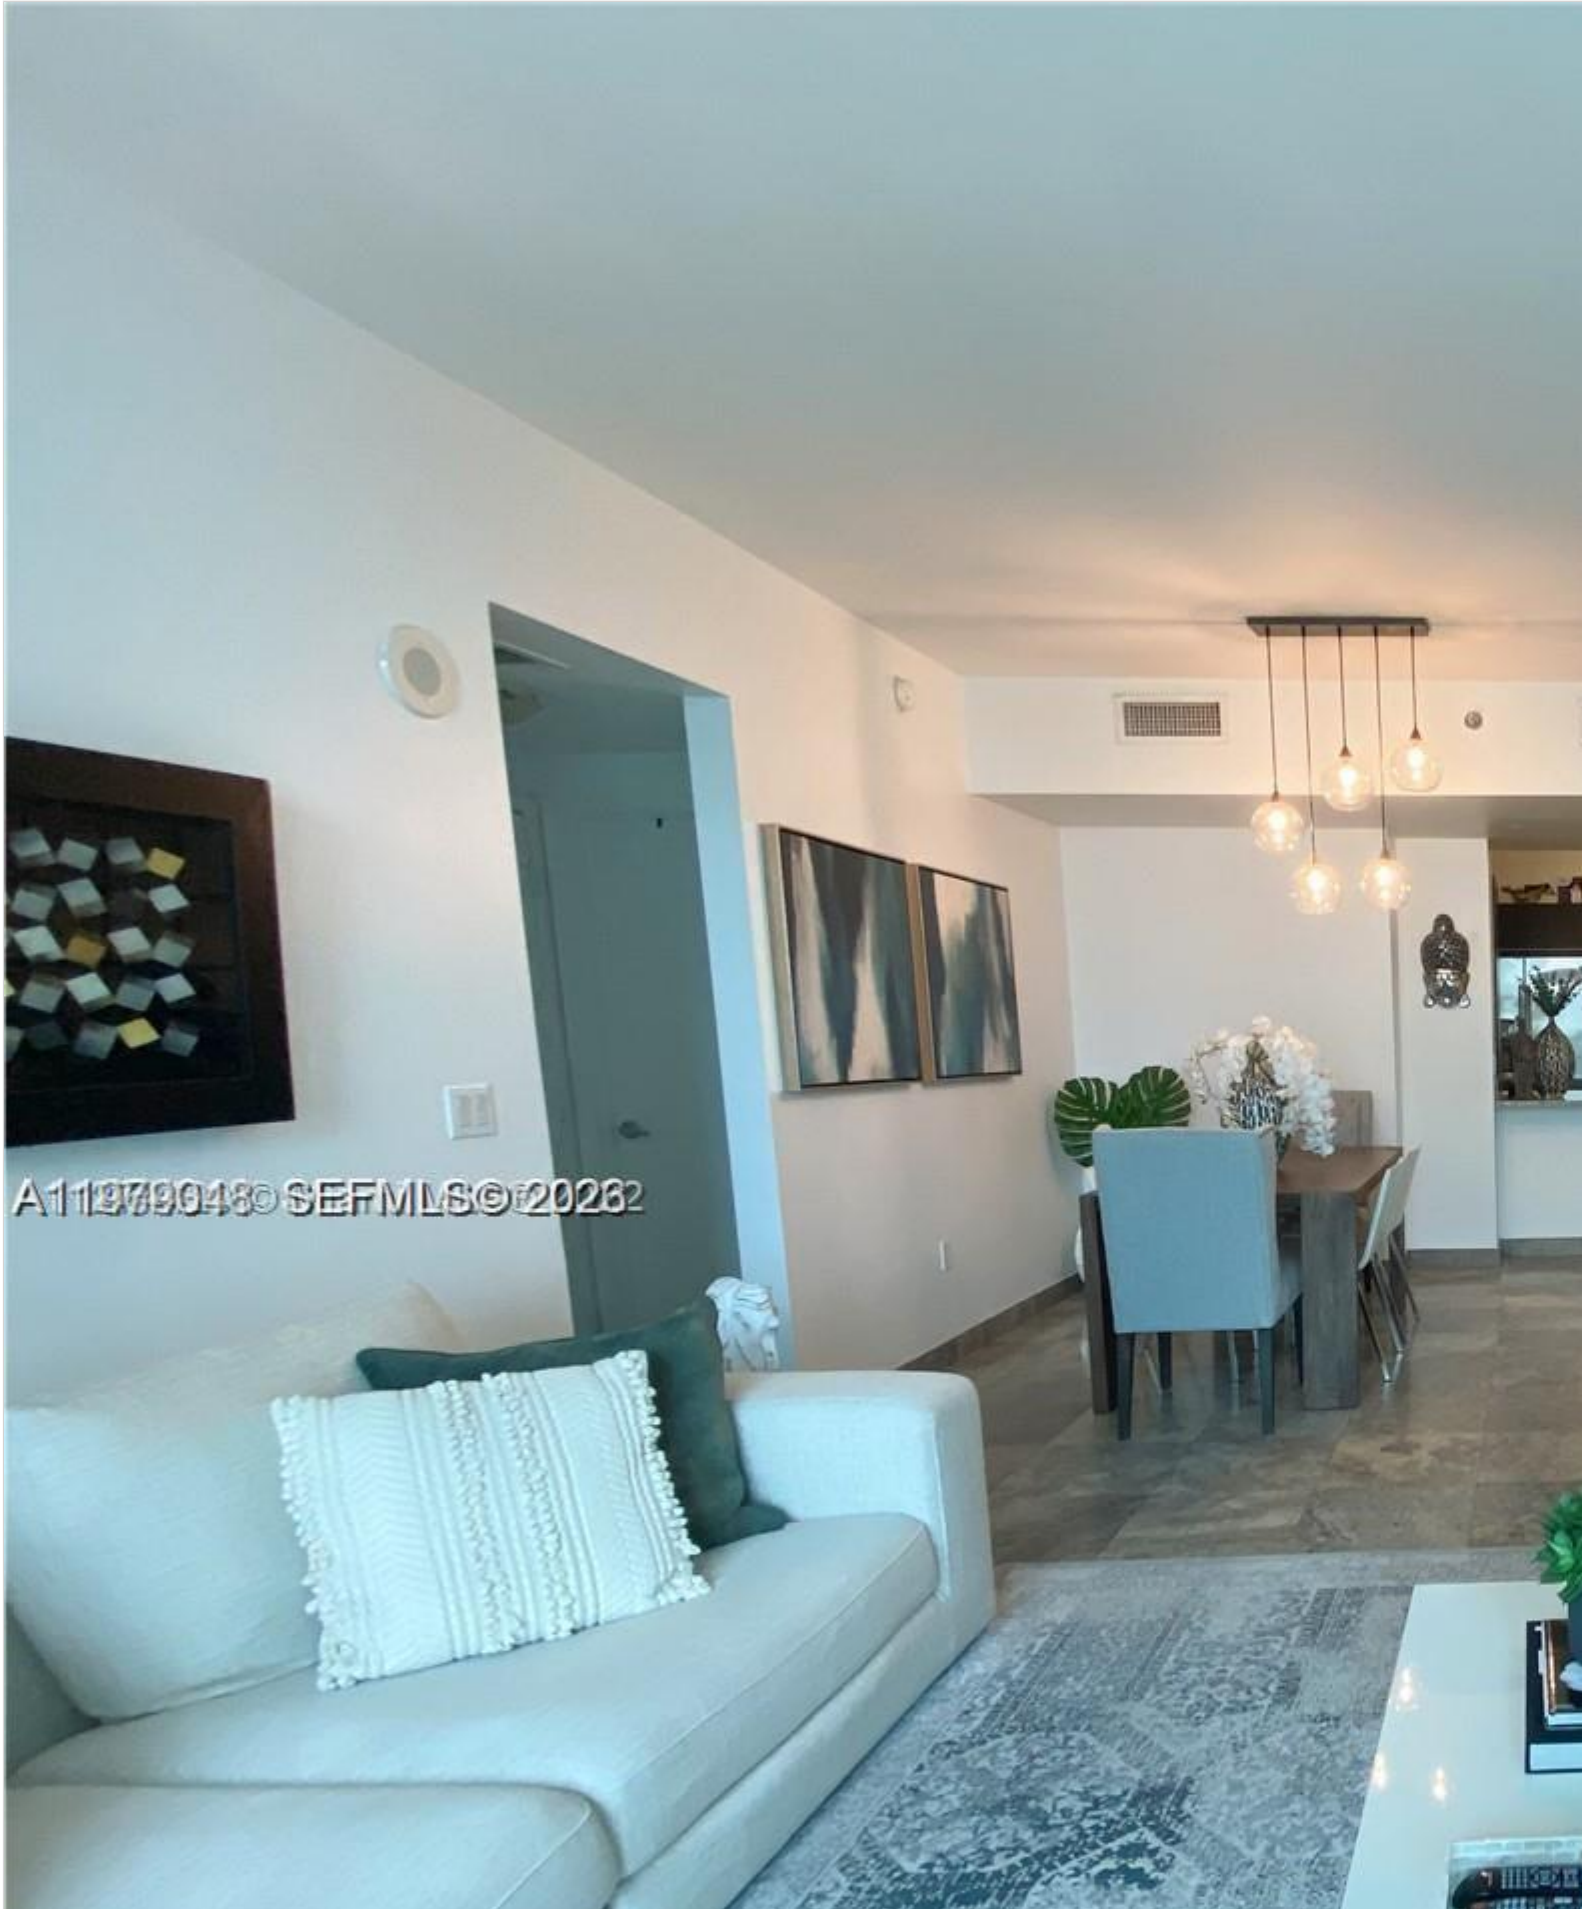

INES FLAX

YOUR PREMIER OCEANFRONT SPECIALIST
& MOST TRUSTED NAME IN SOUTH FLORIDA REAL ESTATE.

A11279048 © SEFMLS © 2026