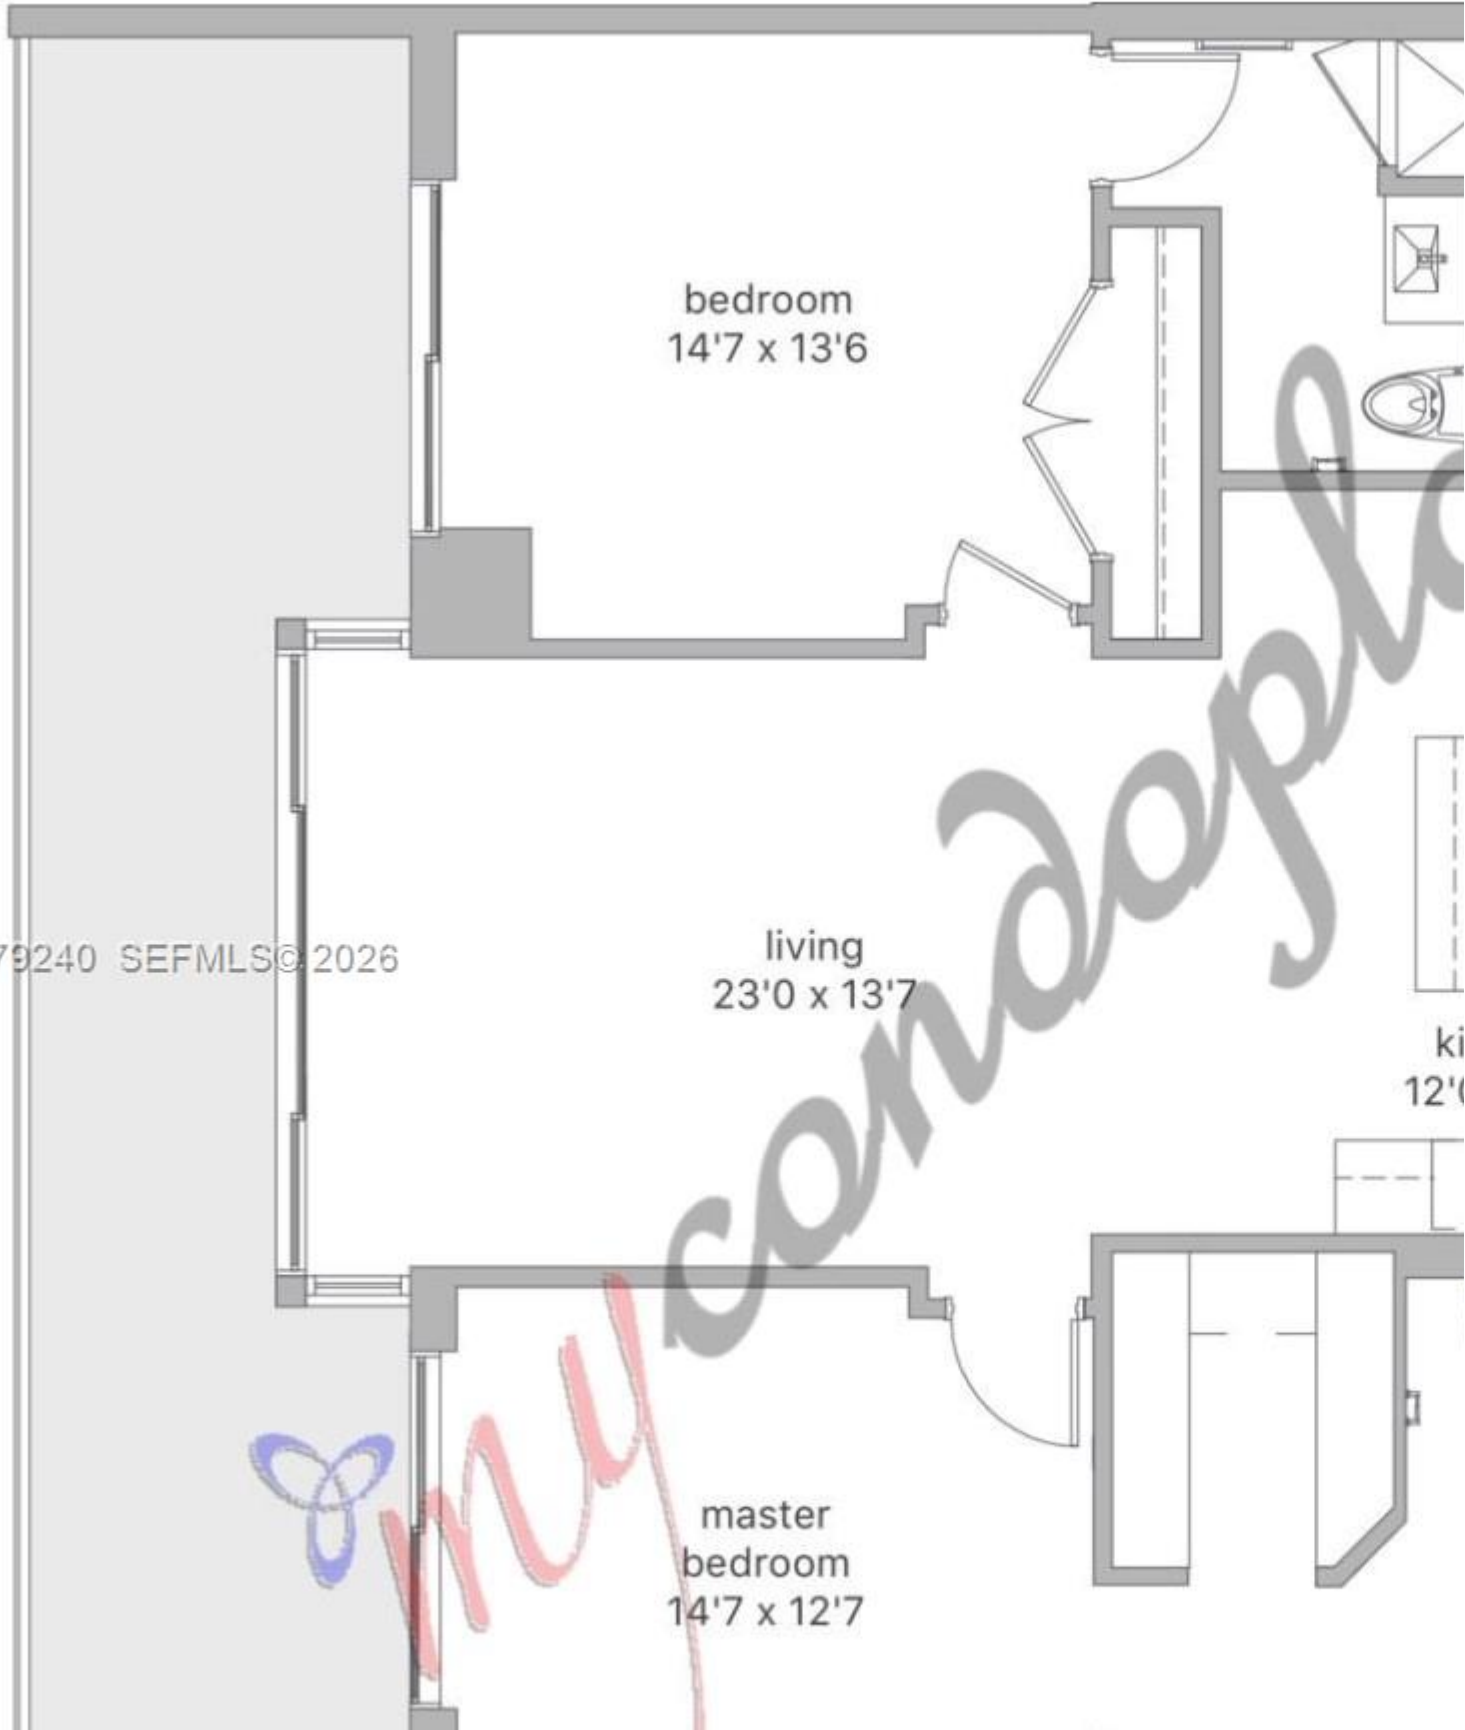

INES FLAX

YOUR PREMIER OCEANFRONT SPECIALIST
& MOST TRUSTED NAME IN SOUTH FLORIDA REAL ESTATE.

A11979240 SEFMLS © 2026

bedroom
14'7 x 13'6

living
23'0 x 13'7

master
bedroom
14'7 x 12'7

ki
12'

Price: \$6,400

MLS Number: A11979240

Rental

88 SW 7th St Unit 810, Miami, Florida 33130 USA

Beds: 2

Baths: 2

Living Area: 1,370

Unit: 810

HOA Fees:

Year Built: 2016

Community: RISE CONDO

Subdivision: RISE CONDO

ABOUT THIS PROPERTY

Live in Luxury in beautiful Miami's most exclusive development Rise. Located in the Brickell City Center this 2 bedroom open kitchen concept with Bosch appliances, spacious living room areas, and terraces that offer beautiful sunset views of Miami with top restaurants, movie theaters, entertainment, and much more. The building offers amazing amenities like a sauna, swimming pools, and security.