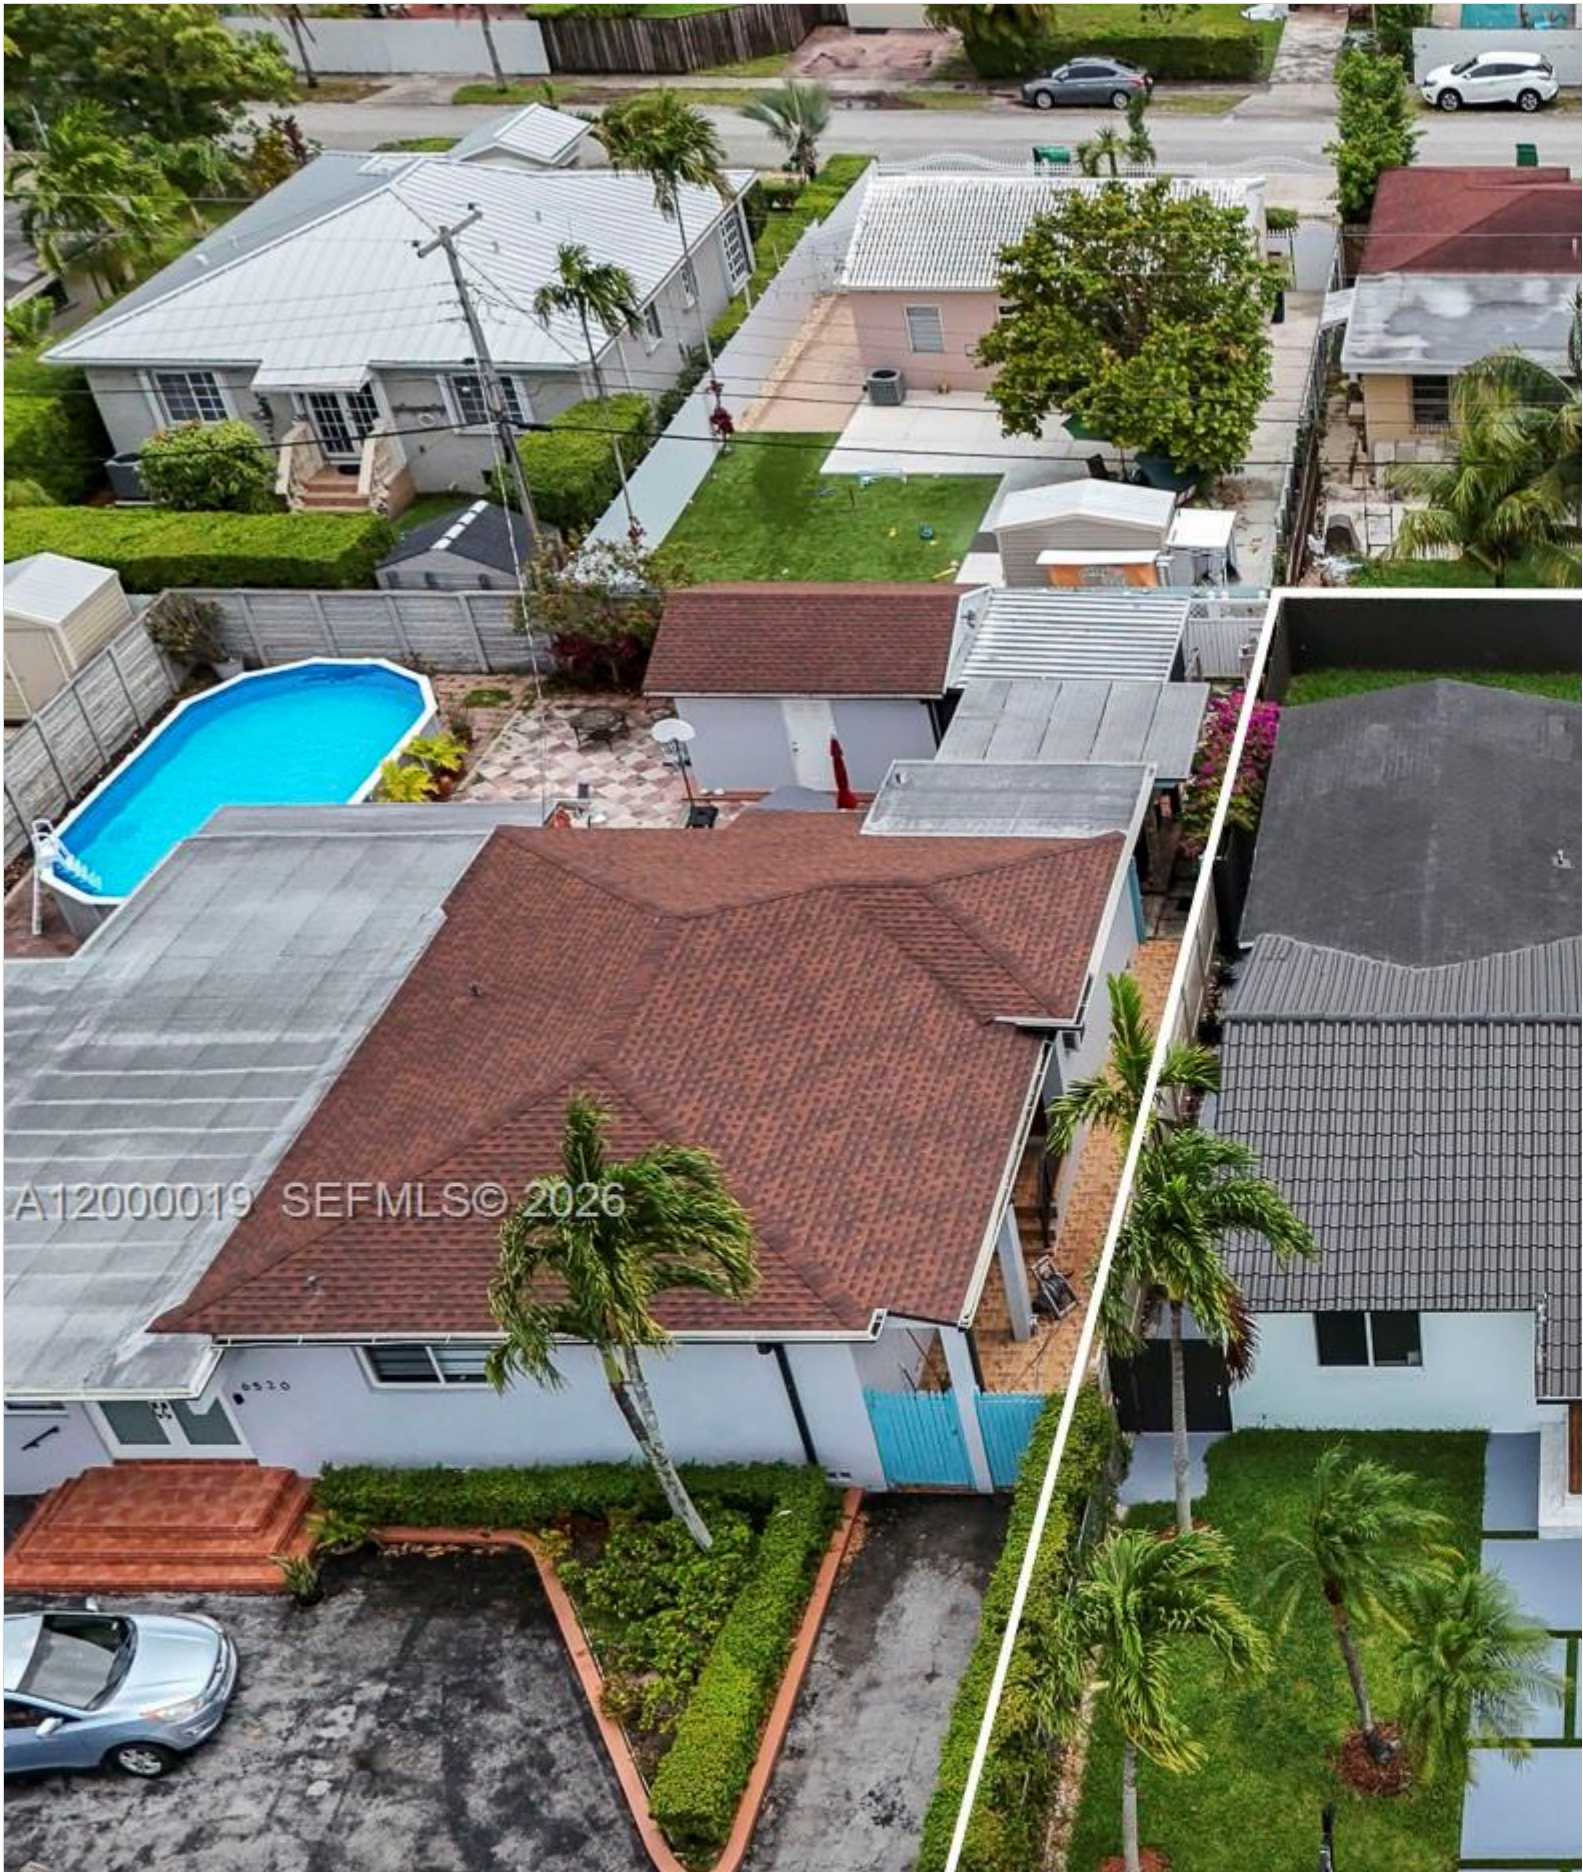

INES FLAX

YOUR PREMIER OCEANFRONT SPECIALIST
& MOST TRUSTED NAME IN SOUTH FLORIDA REAL ESTATE.

Price: \$1,200,000

MLS Number: A12000019

Single Family

6540 SW 25th St, Miami, Florida 33155 USA

Beds: 4

Baths: 3

Half Baths: 1

Living Area: 1,835

Lot Square Feet: 5,250

HOA Fees:

Year Built: 1947

Community: CORAL WAY CENTER AMD

Subdivision: CORAL WAY CENTER AMD

Elementary School: Coral Terrace

Junior High: West Miami

High School: South Miami

ABOUT THIS PROPERTY

Step into a world of modern luxury with this exceptional 4 bedroom + plus 1 office (5 total), 3 and a half bathrooms si systems, offering the feel of brand-new construction throughout. Professionally designed, the open-concept layout hi entertaining. As move-in ready as it gets, this residence combines cutting-edge convenience with sophisticated desi convenience in one of Coral Terrace's most desirable neighborhoods.