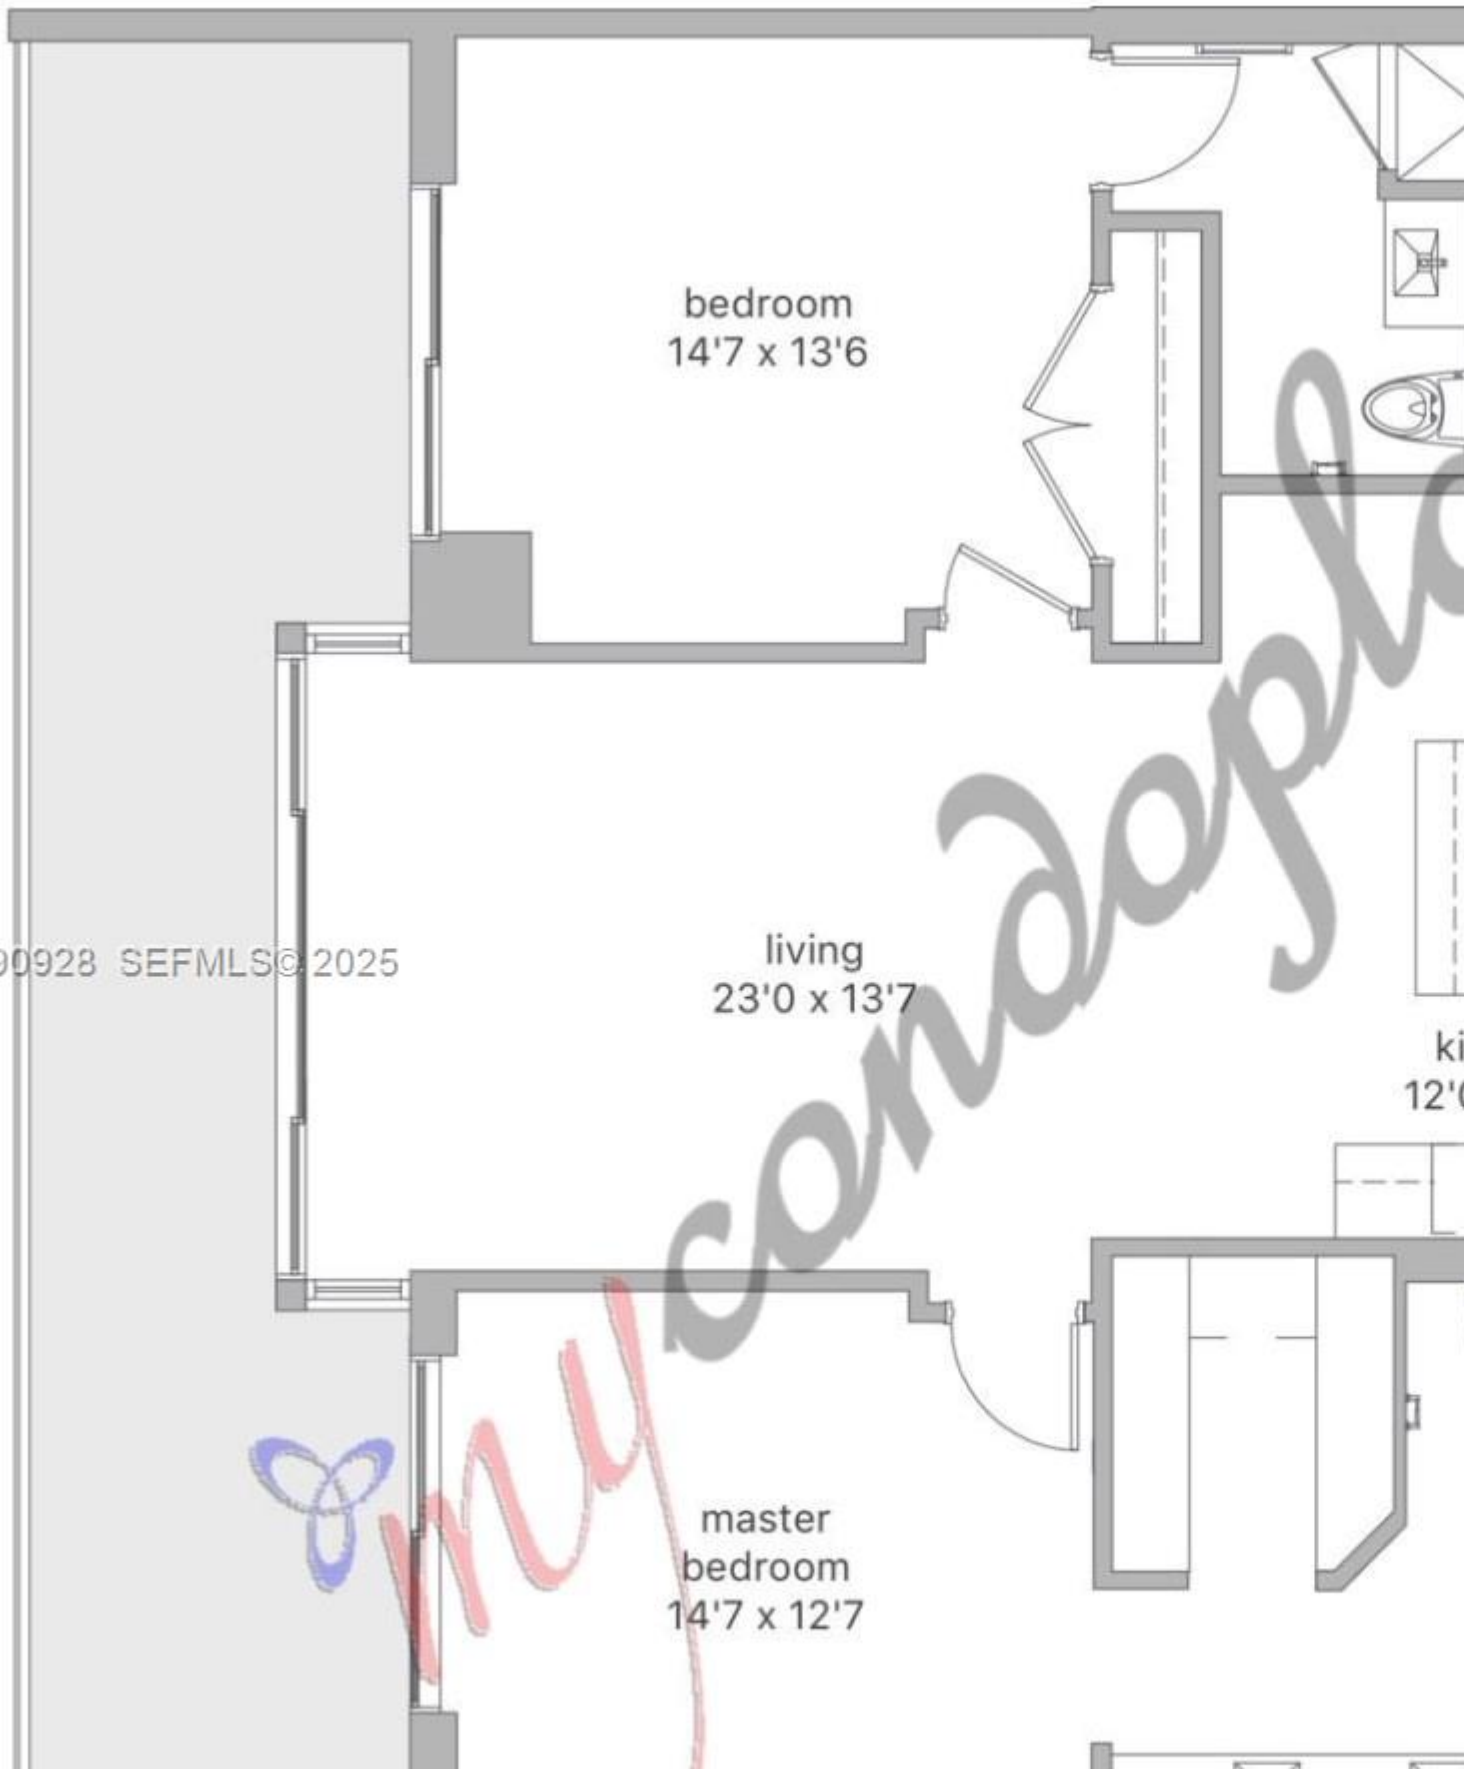

INES FLAX

YOUR PREMIER OCEANFRONT SPECIALIST
& MOST TRUSTED NAME IN SOUTH FLORIDA REAL ESTATE.

A11790928 SEFMLS© 2025

bedroom
14'7 x 13'6

living
23'0 x 13'7

master
bedroom
14'7 x 12'7

ki
12'

Price: \$1,045,000

MLS Number: A11790928

Condo / Town Home

88 SW 7th St Unit 810, Miami, Florida 33130 USA

Beds: 2

Baths: 2

Living Area: 1,370

Unit: 810

HOA Fees: \$0

Year Built: 2016

Community: RISE CONDO

Subdivision: RISE CONDO

ABOUT THIS PROPERTY

Large 2-bedroom+ Den, 2.5-bath condo in the heart of Brickell, boasting a spacious layout. With its western-facing view with breathtaking sunsets and city views. It features floor-to-ceiling windows, elegant Italian cabinetry, Bosch appliances, shopping, dining, Miami Beach, Wynwood, and the Miami Airport. Experience luxury living in one of Miami's most vibrant neighborhoods.

PROPERTY
LOCATION

Image