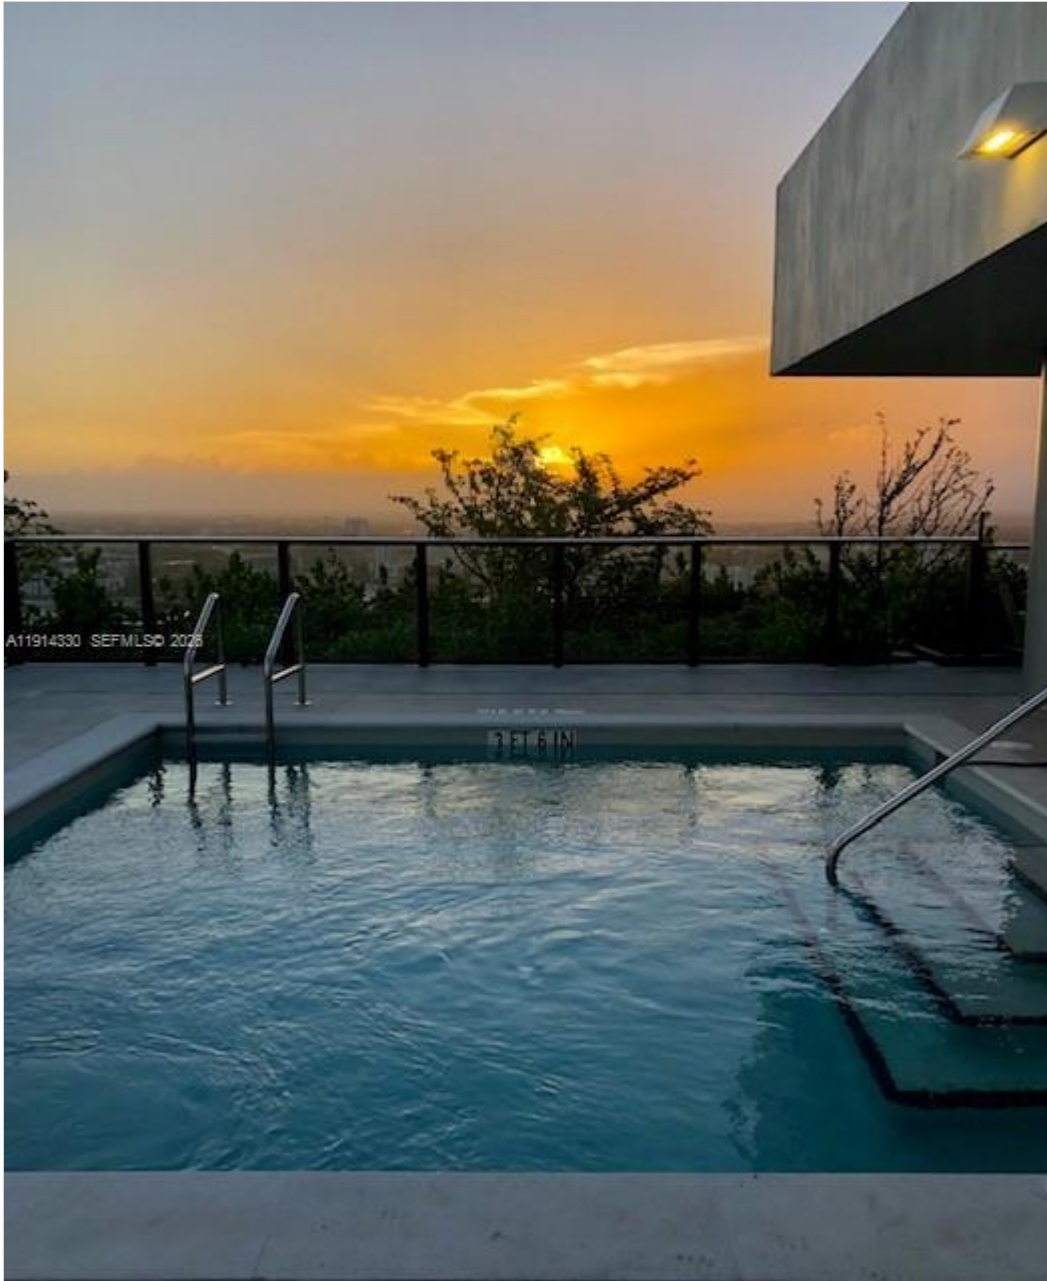

INES FLAX

YOUR PREMIER OCEANFRONT SPECIALIST
& MOST TRUSTED NAME IN SOUTH FLORIDA REAL ESTATE.

ONE Sotheby's Internatio
119 Washington Ave Sui
33139

Phone: 786.218.7600 -

<https://www.inesflax.com>

Email: InesFlax@aol.com

Price: $484,900

MLS Number: A11914330

Condo / Town Home

1600 NE 1st Ave Unit 2508, Miami, Florida 33132 USA

Beds: 2

Baths: 2

Living Area: 882

Unit: 2508

HOA Fees: $909

Year Built: 2018

Community: CANVAS CONDO

Subdivision: CANVAS CONDO