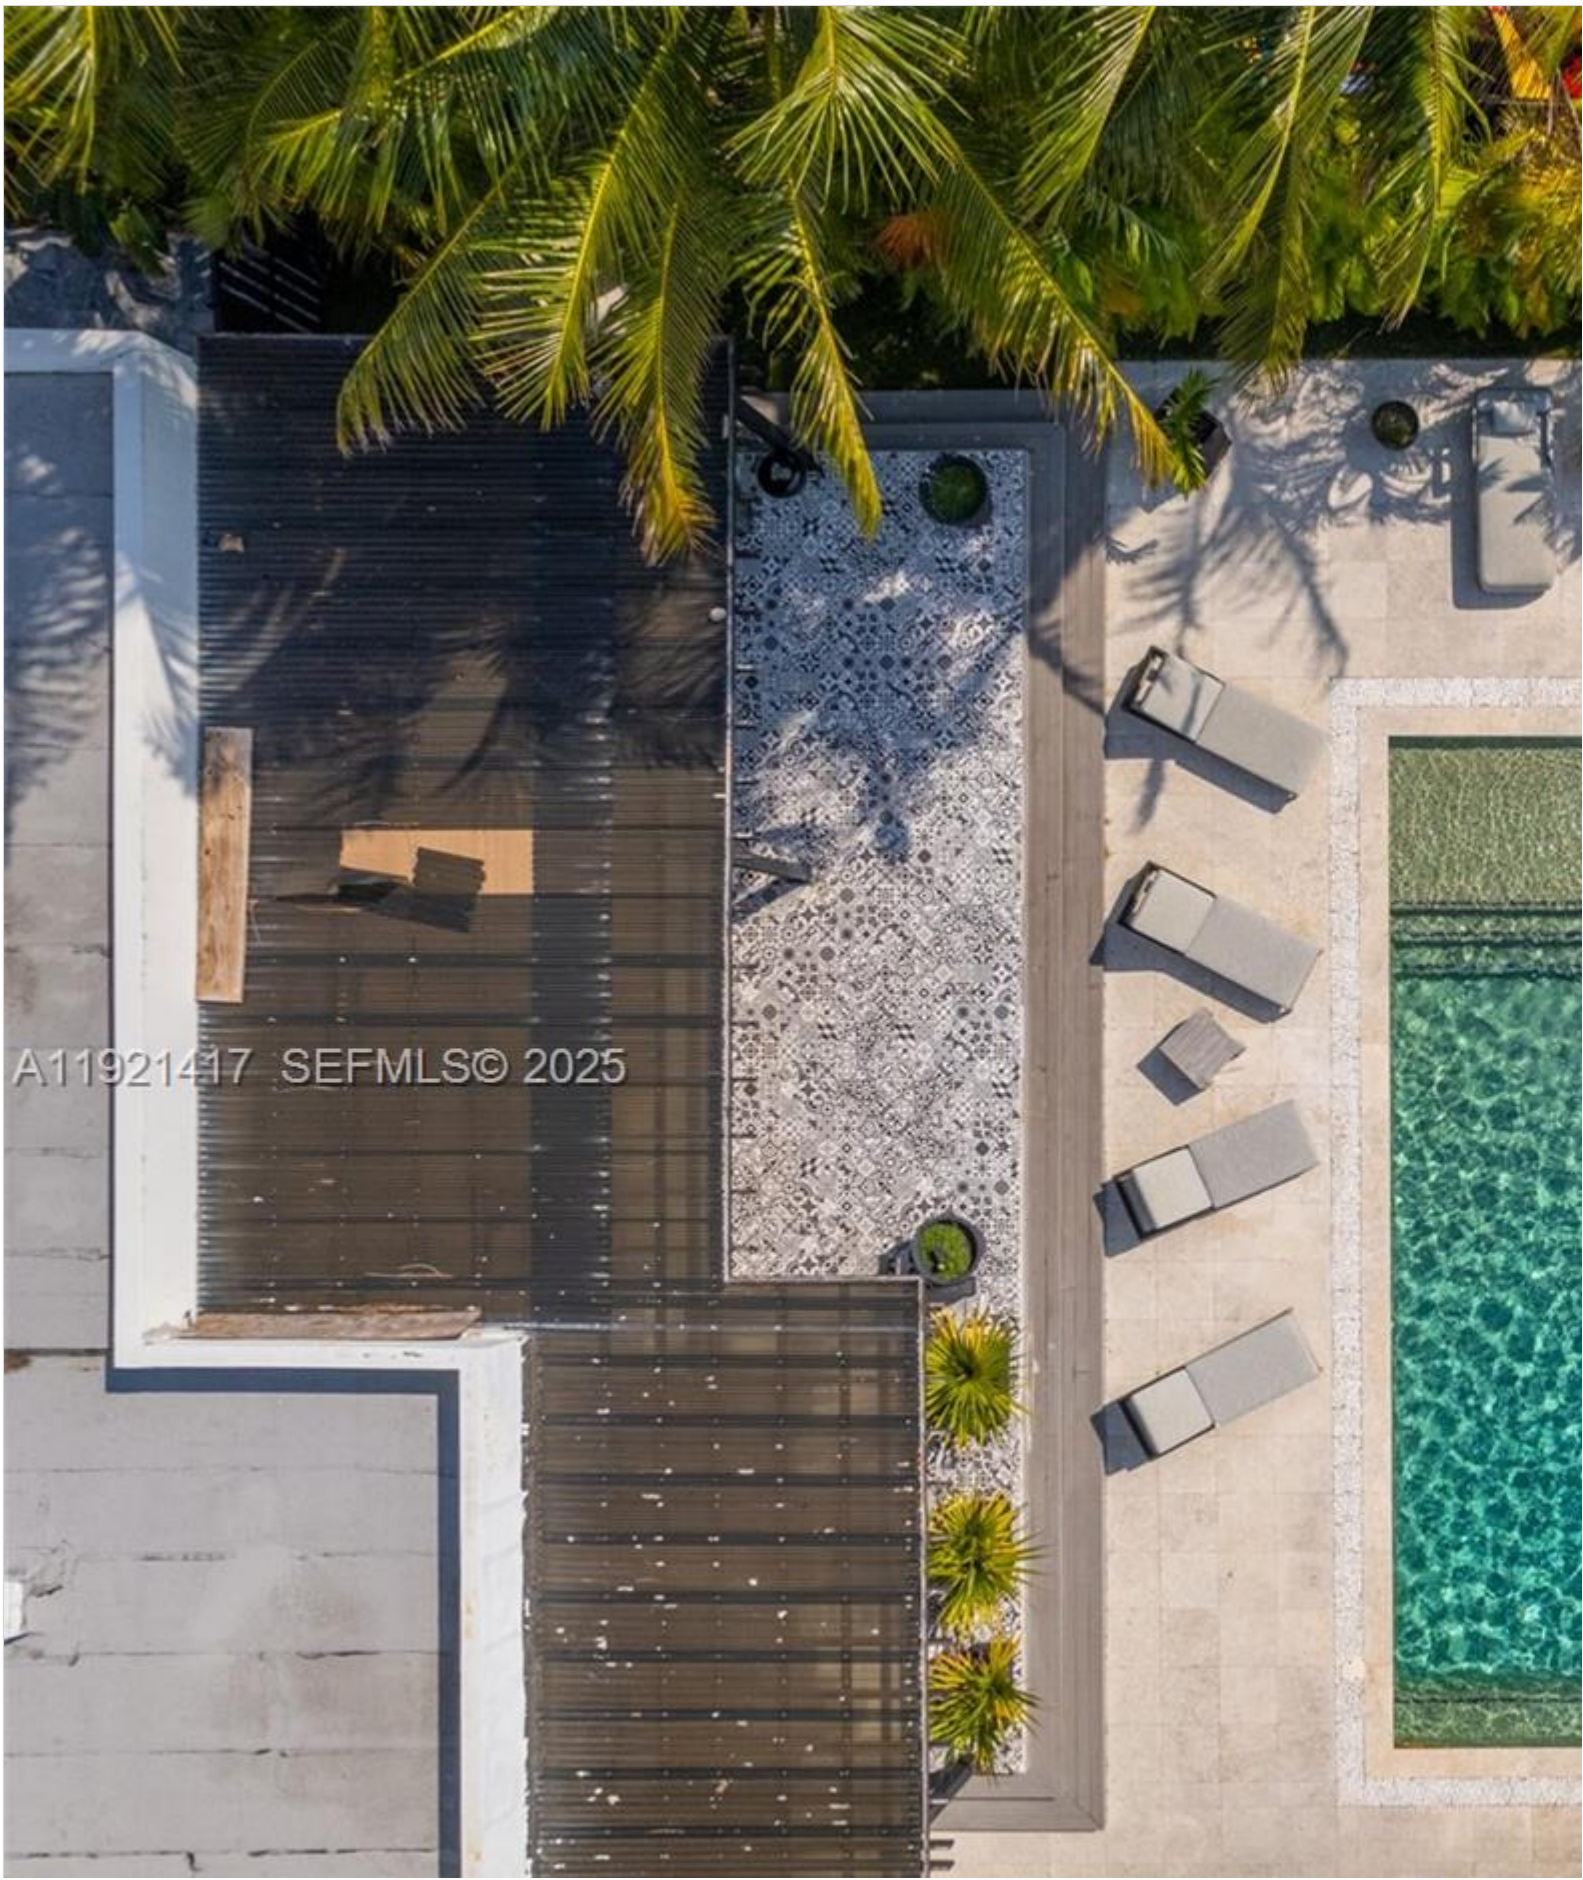

INES FLAX

YOUR PREMIER OCEANFRONT SPECIALIST
& MOST TRUSTED NAME IN SOUTH FLORIDA REAL ESTATE.

A11921417 SEFMLS© 2025