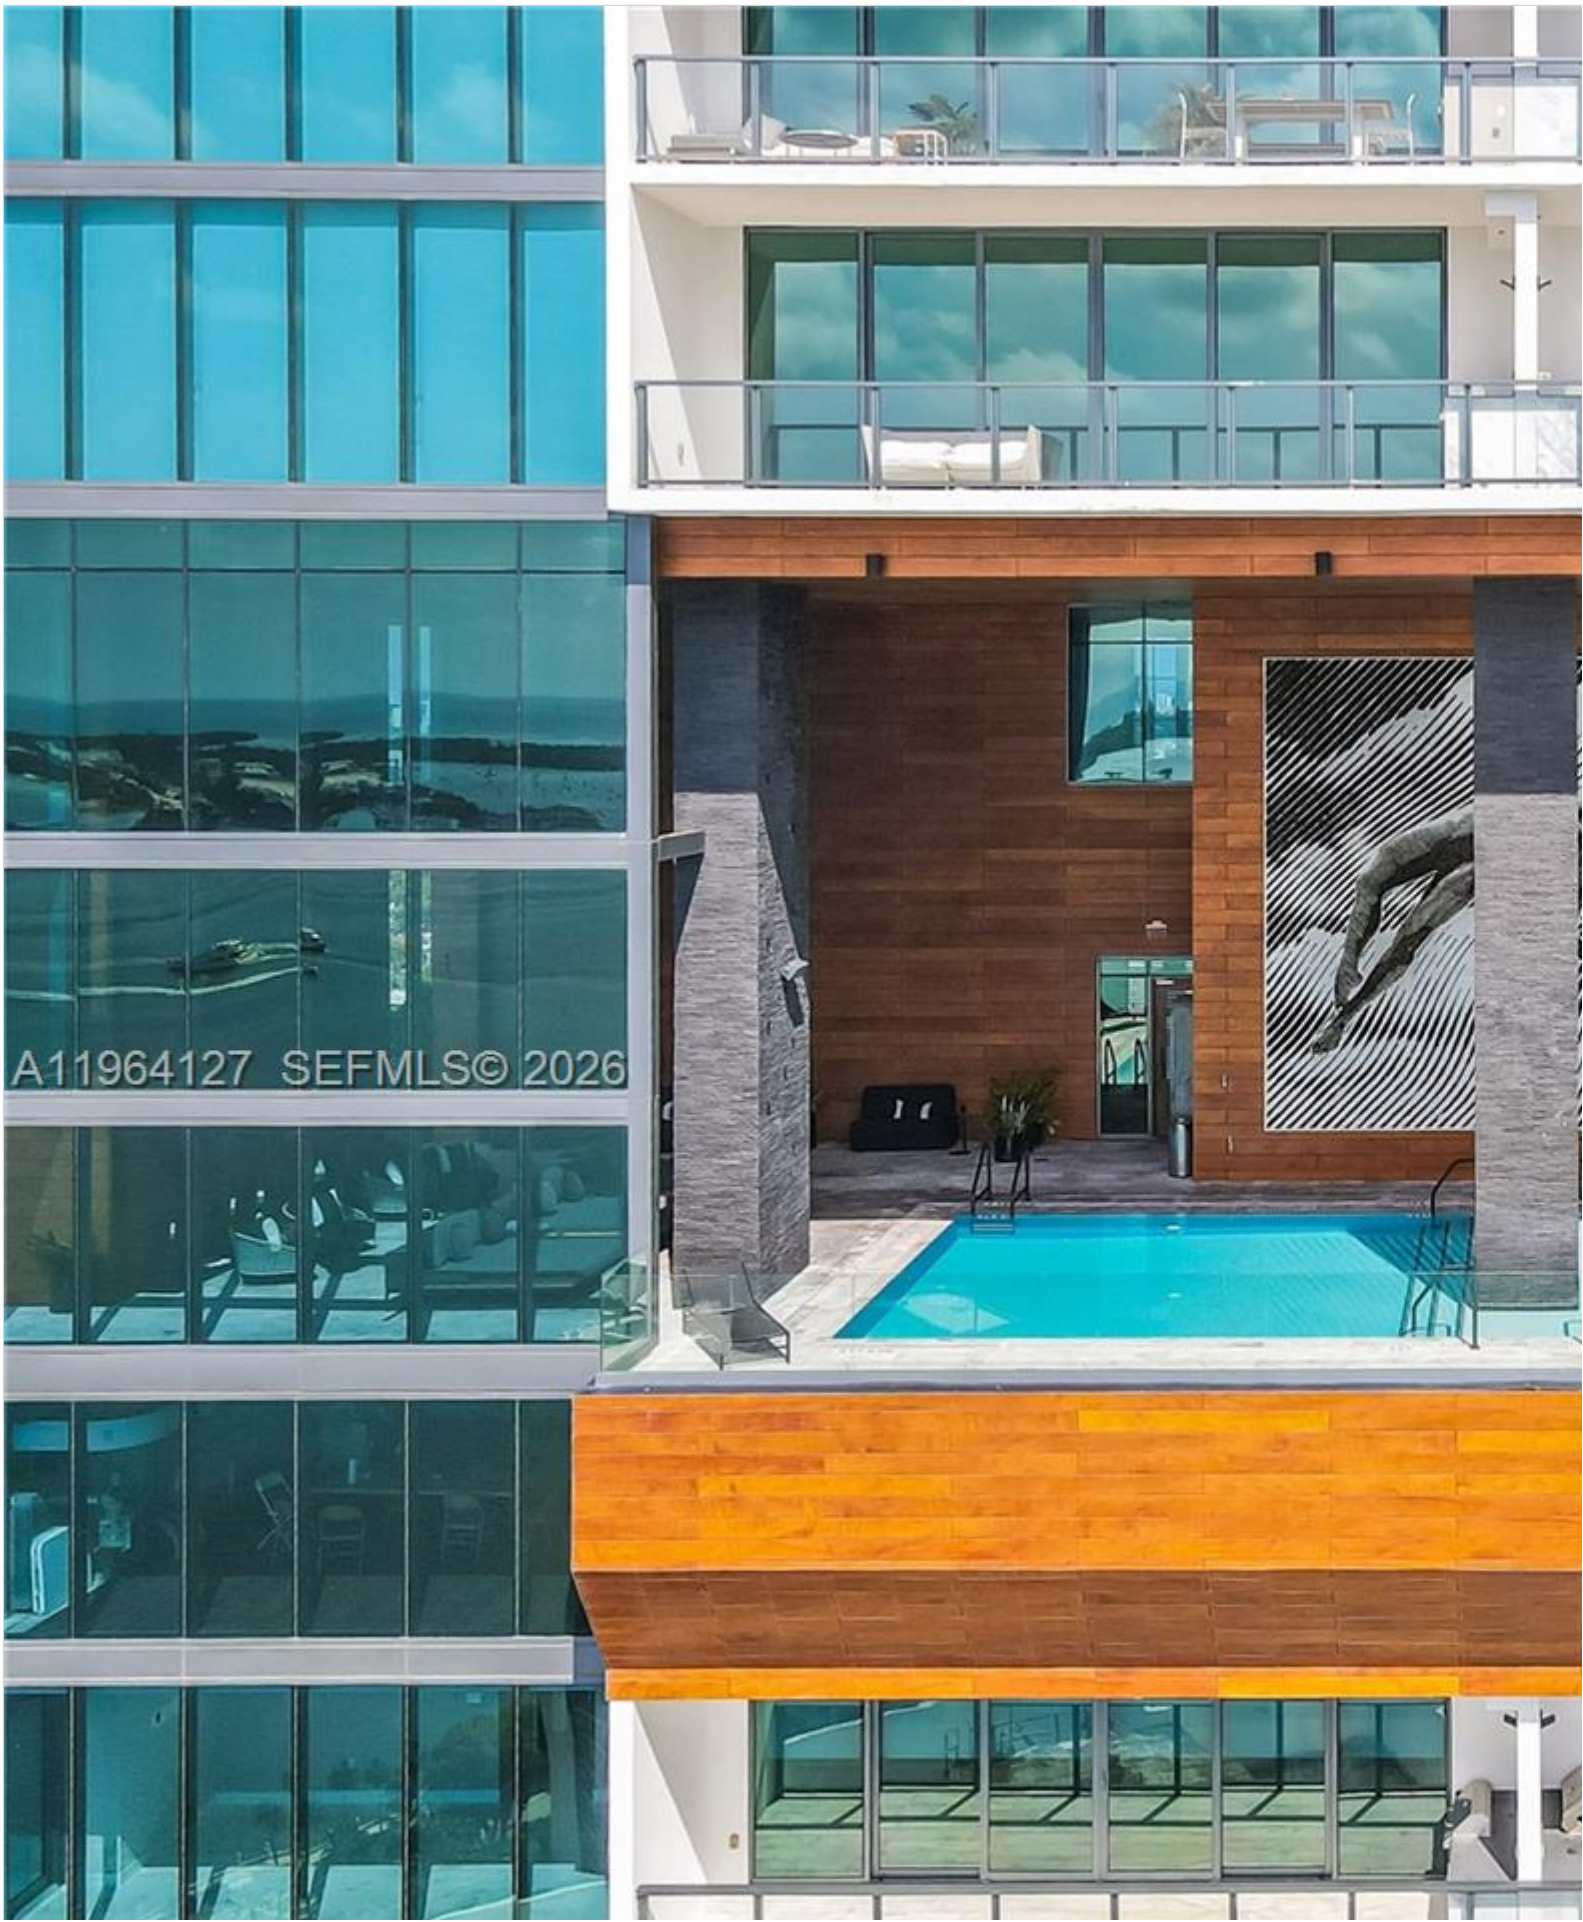

INES FLAX

YOUR PREMIER OCEANFRONT SPECIALIST
& MOST TRUSTED NAME IN SOUTH FLORIDA REAL ESTATE.

A11964127 SEFMLS© 2026

Price: \$899,000

MLS Number: A11964127

Condo / Town Home

1451 Brickell Ave Unit 1004, Miami, Florida 33131 USA

Beds: 1

Baths: 1

Living Area: 706

Unit: 1004

HOA Fees: \$1,700

Year Built: 2017

Community: ECHO BRICKELL CONDO

Subdivision: ECHO BRICKELL CONDO

ABOUT THIS PROPERTY

JUST LISTED! BE THE LUCKY OWNER OF BEAUTIFUL CORNER 1 BDR/1.5BATH UNIT IN THE MOST LUXURIOUS RESTAURANTS & SHOPPING AREA. UNPRECEDENTED LEVEL OF EFFICIENCY THROUGH A SMART HOME DEVICES. OVERSIZED TERRACE WITH SUMMER KITCHEN/OUTDOOR BARBECUE, BREATHTAKING PANORAMA THROUGHOUT.