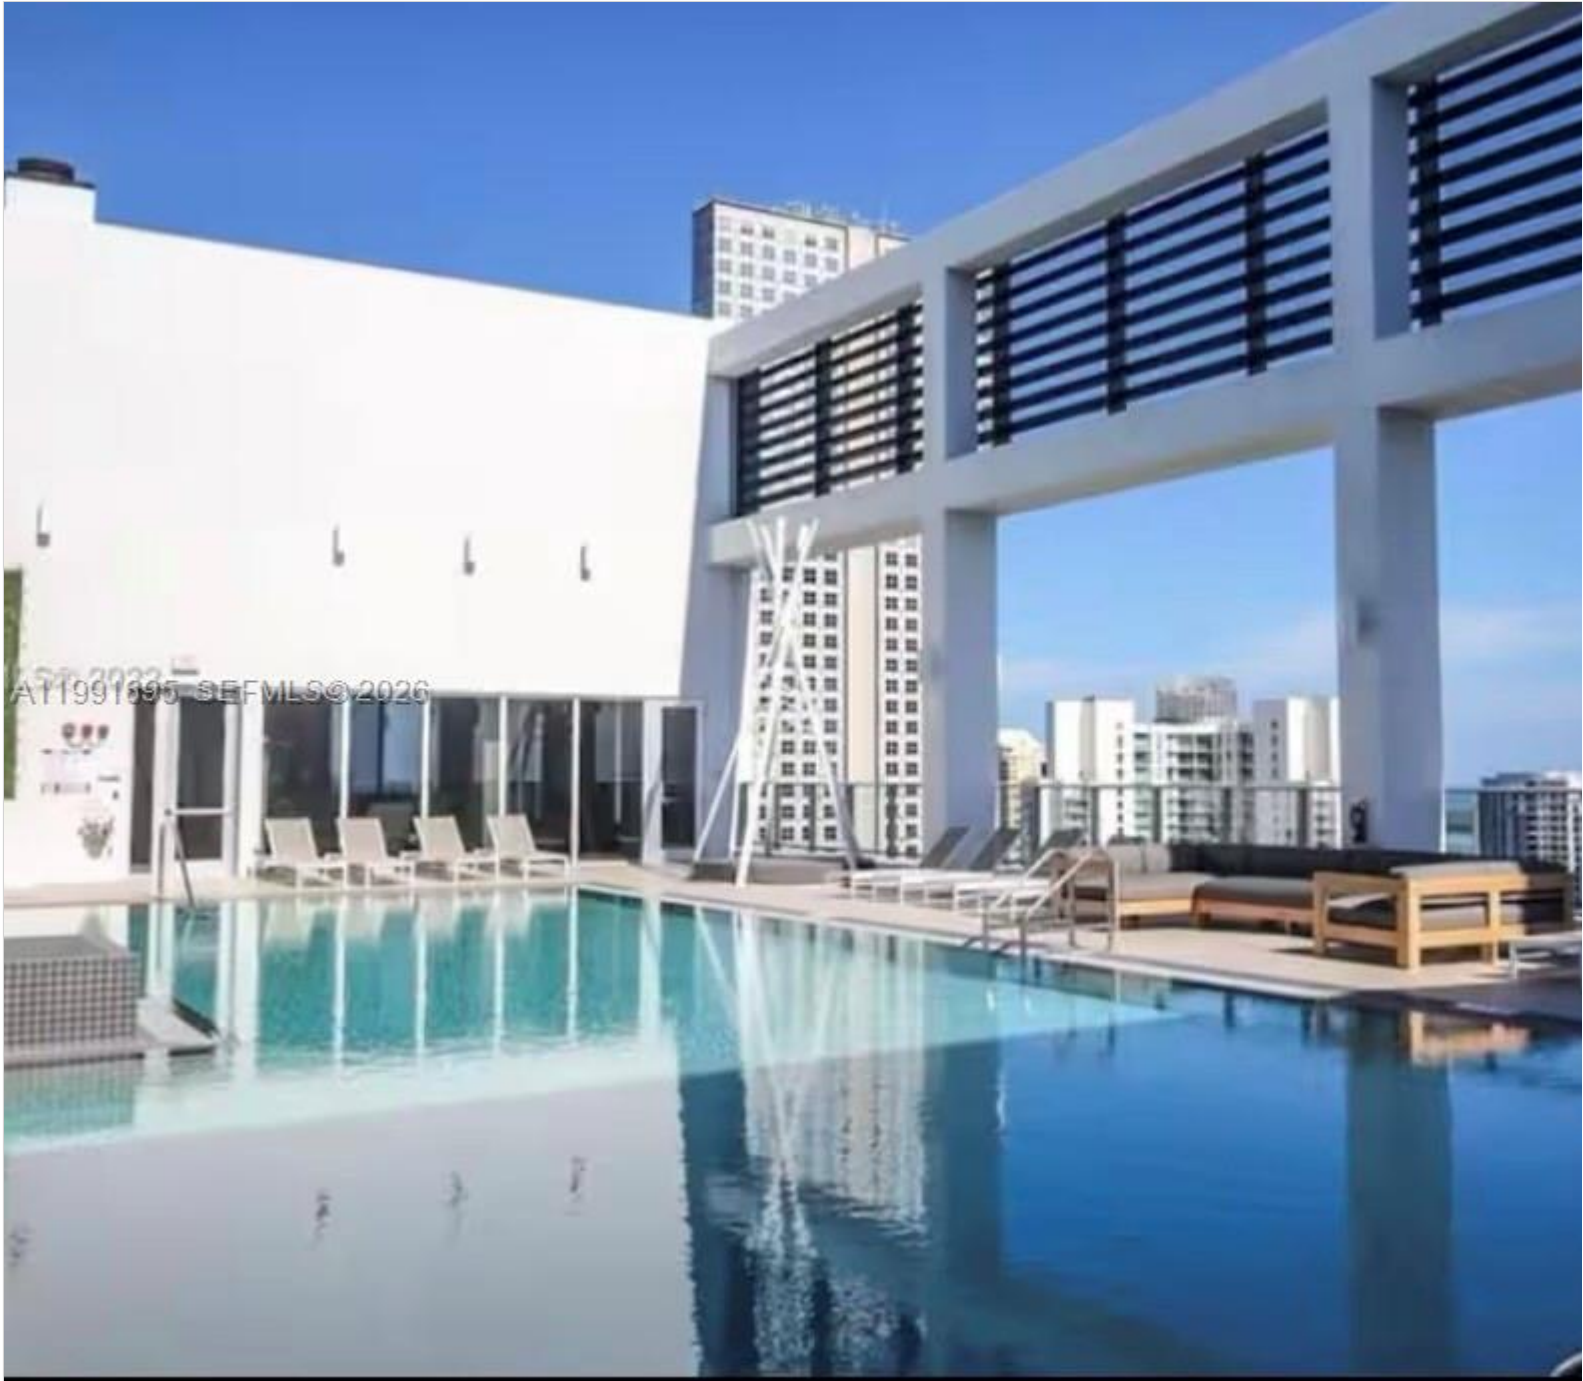

INES FLAX

YOUR PREMIER OCEANFRONT SPECIALIST
& MOST TRUSTED NAME IN SOUTH FLORIDA REAL ESTATE.

ONE Sothe
119 Washi
33139
Phone: 786
[https://www](https://www.inesflax.com)
Email: Ines

56-2003
A11991895 SEFMLS© 2020

Price: $570,000

MLS Number: A11991895

Condo / Town Home

151 SE 1st St Unit 2411, Miami, Florida 33131 USA

Beds: 2

Baths: 2

Living Area: 791

Unit: 2411

HOA Fees: $959

Waterfront: YES

Year Built: 2016

Community: CENTRO CONDO

Subdivision: CENTRO CONDO