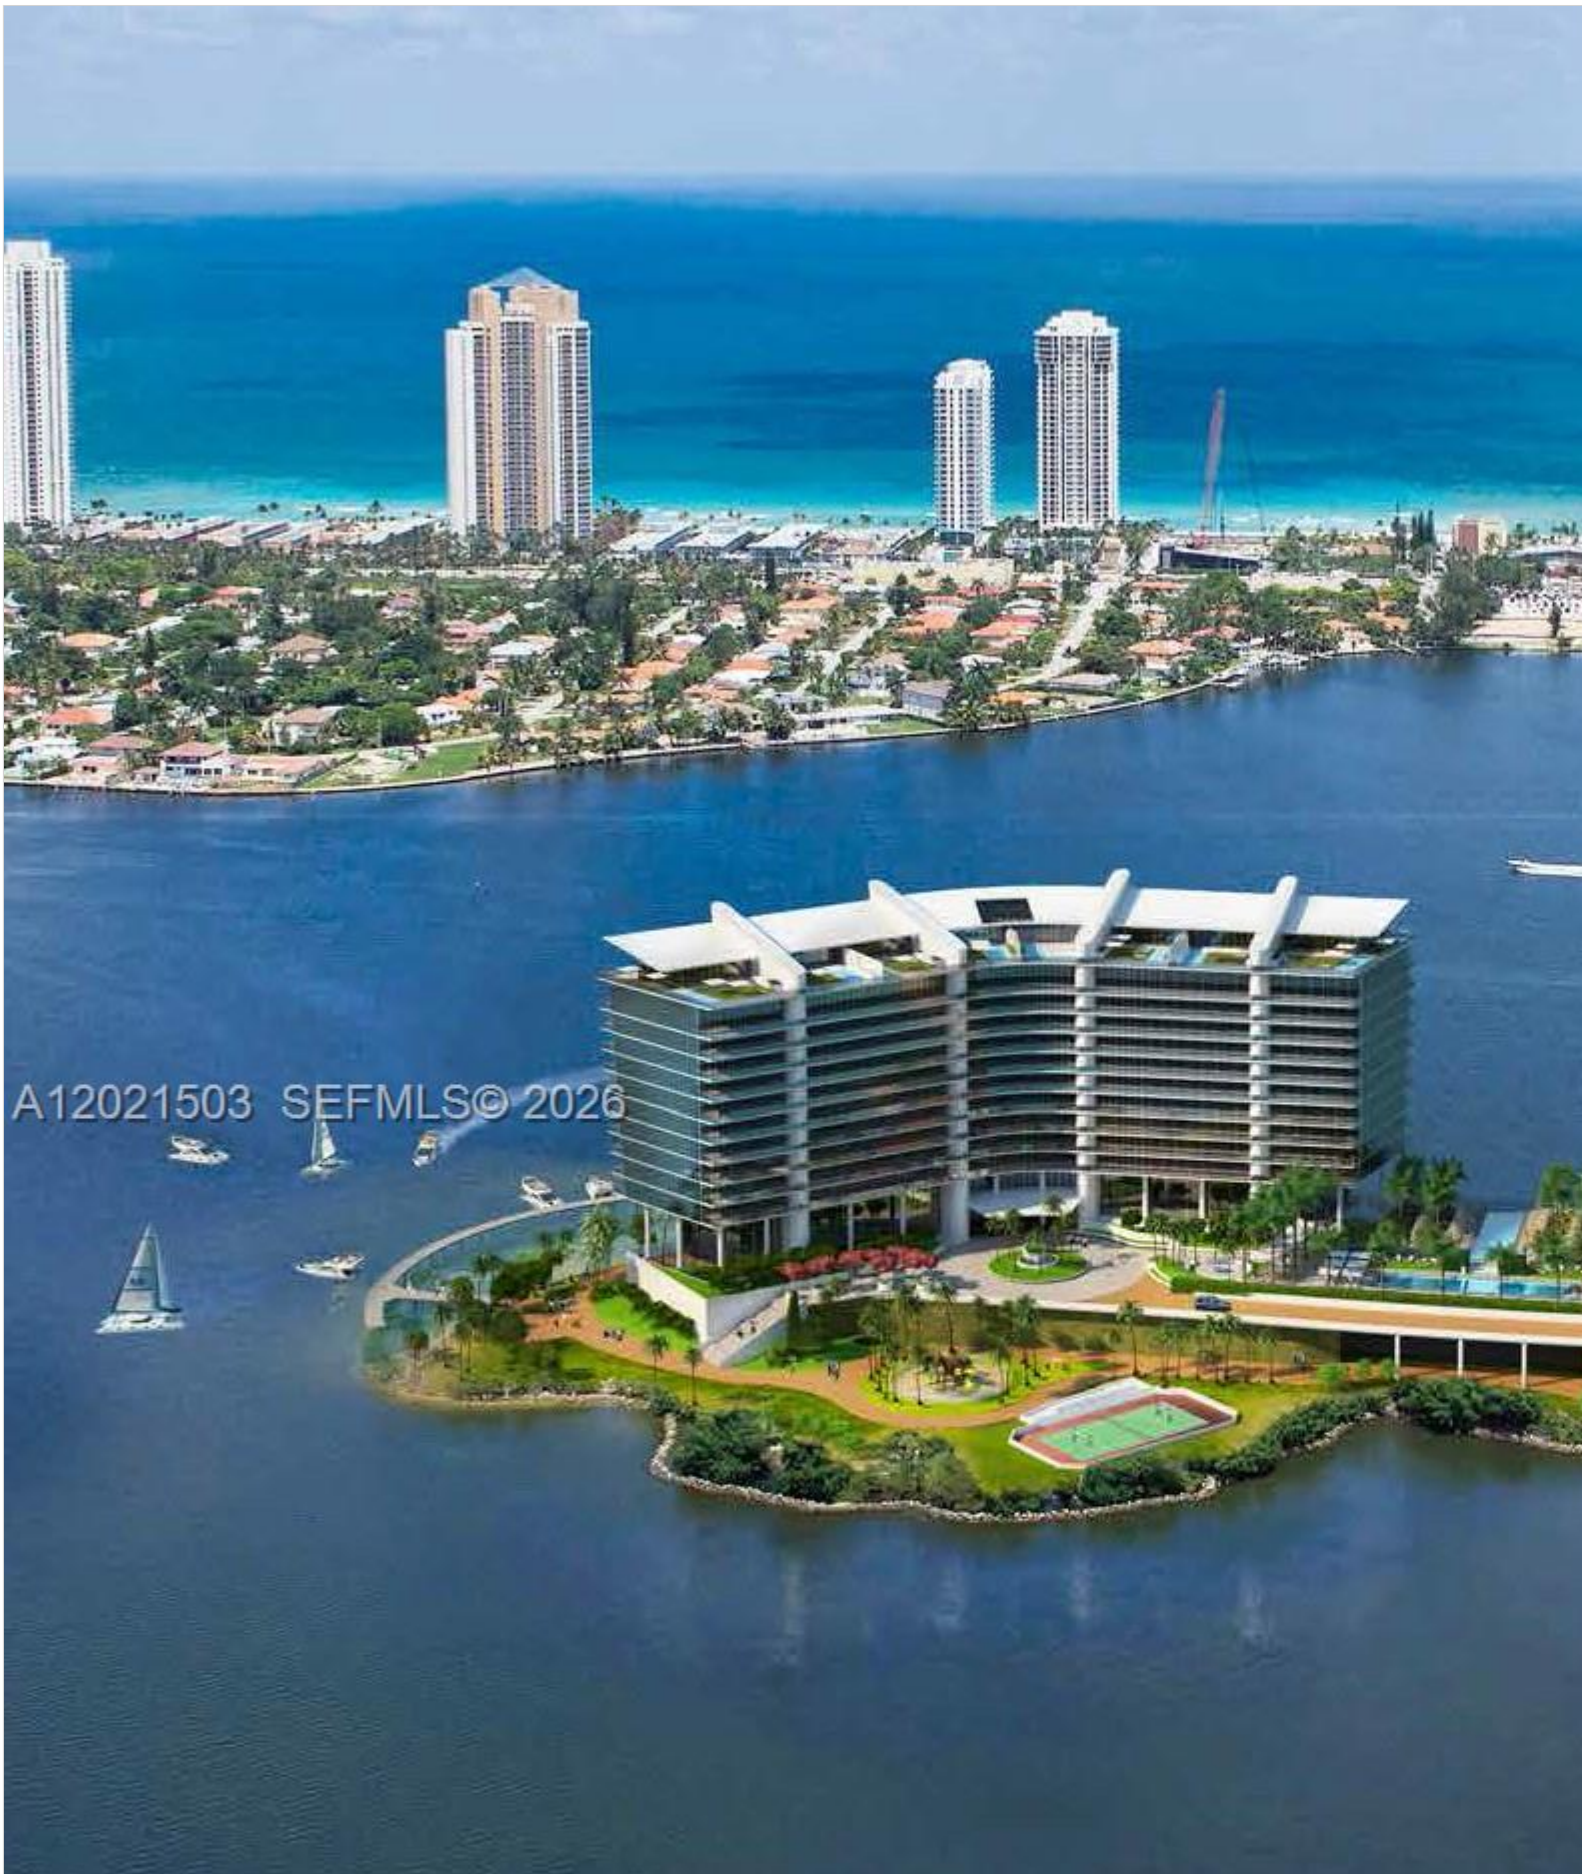

INES FLAX

YOUR PREMIER OCEANFRONT SPECIALIST
& MOST TRUSTED NAME IN SOUTH FLORIDA REAL ESTATE.

A12021503 SEFMLS© 2026

Price: \$9,900,000

MLS Number: A12021503

Condo / Town Home

5500 Island Estates Dr Unit 1404 & 140, Aventura, Florida 33160 USA

Beds: 7

Baths: 5

Half Baths: 1

Unit: 1404 & 140

HOA Fees: \$13,867

Waterfront: YES

Year Built: 2017

Community: PRIVE CONDO

Subdivision: PRIVE CONDO

ABOUT THIS PROPERTY

The pinnacle of luxury living in this one-story 6,293SF living area + 2 oversized wraparound balconies combining uni spacious bedrooms plus a service room, 4.5 bathrooms plus a service bathroom Enjoy breathtaking panoramic view spaces. Prive offers unmatched resort-style amenities, including two state-of-the-art fitness centers, full-service spa, opportunity to own a sophisticated waterfront retreat in South Florida's most coveted address. HIGHLY MOTIVATED