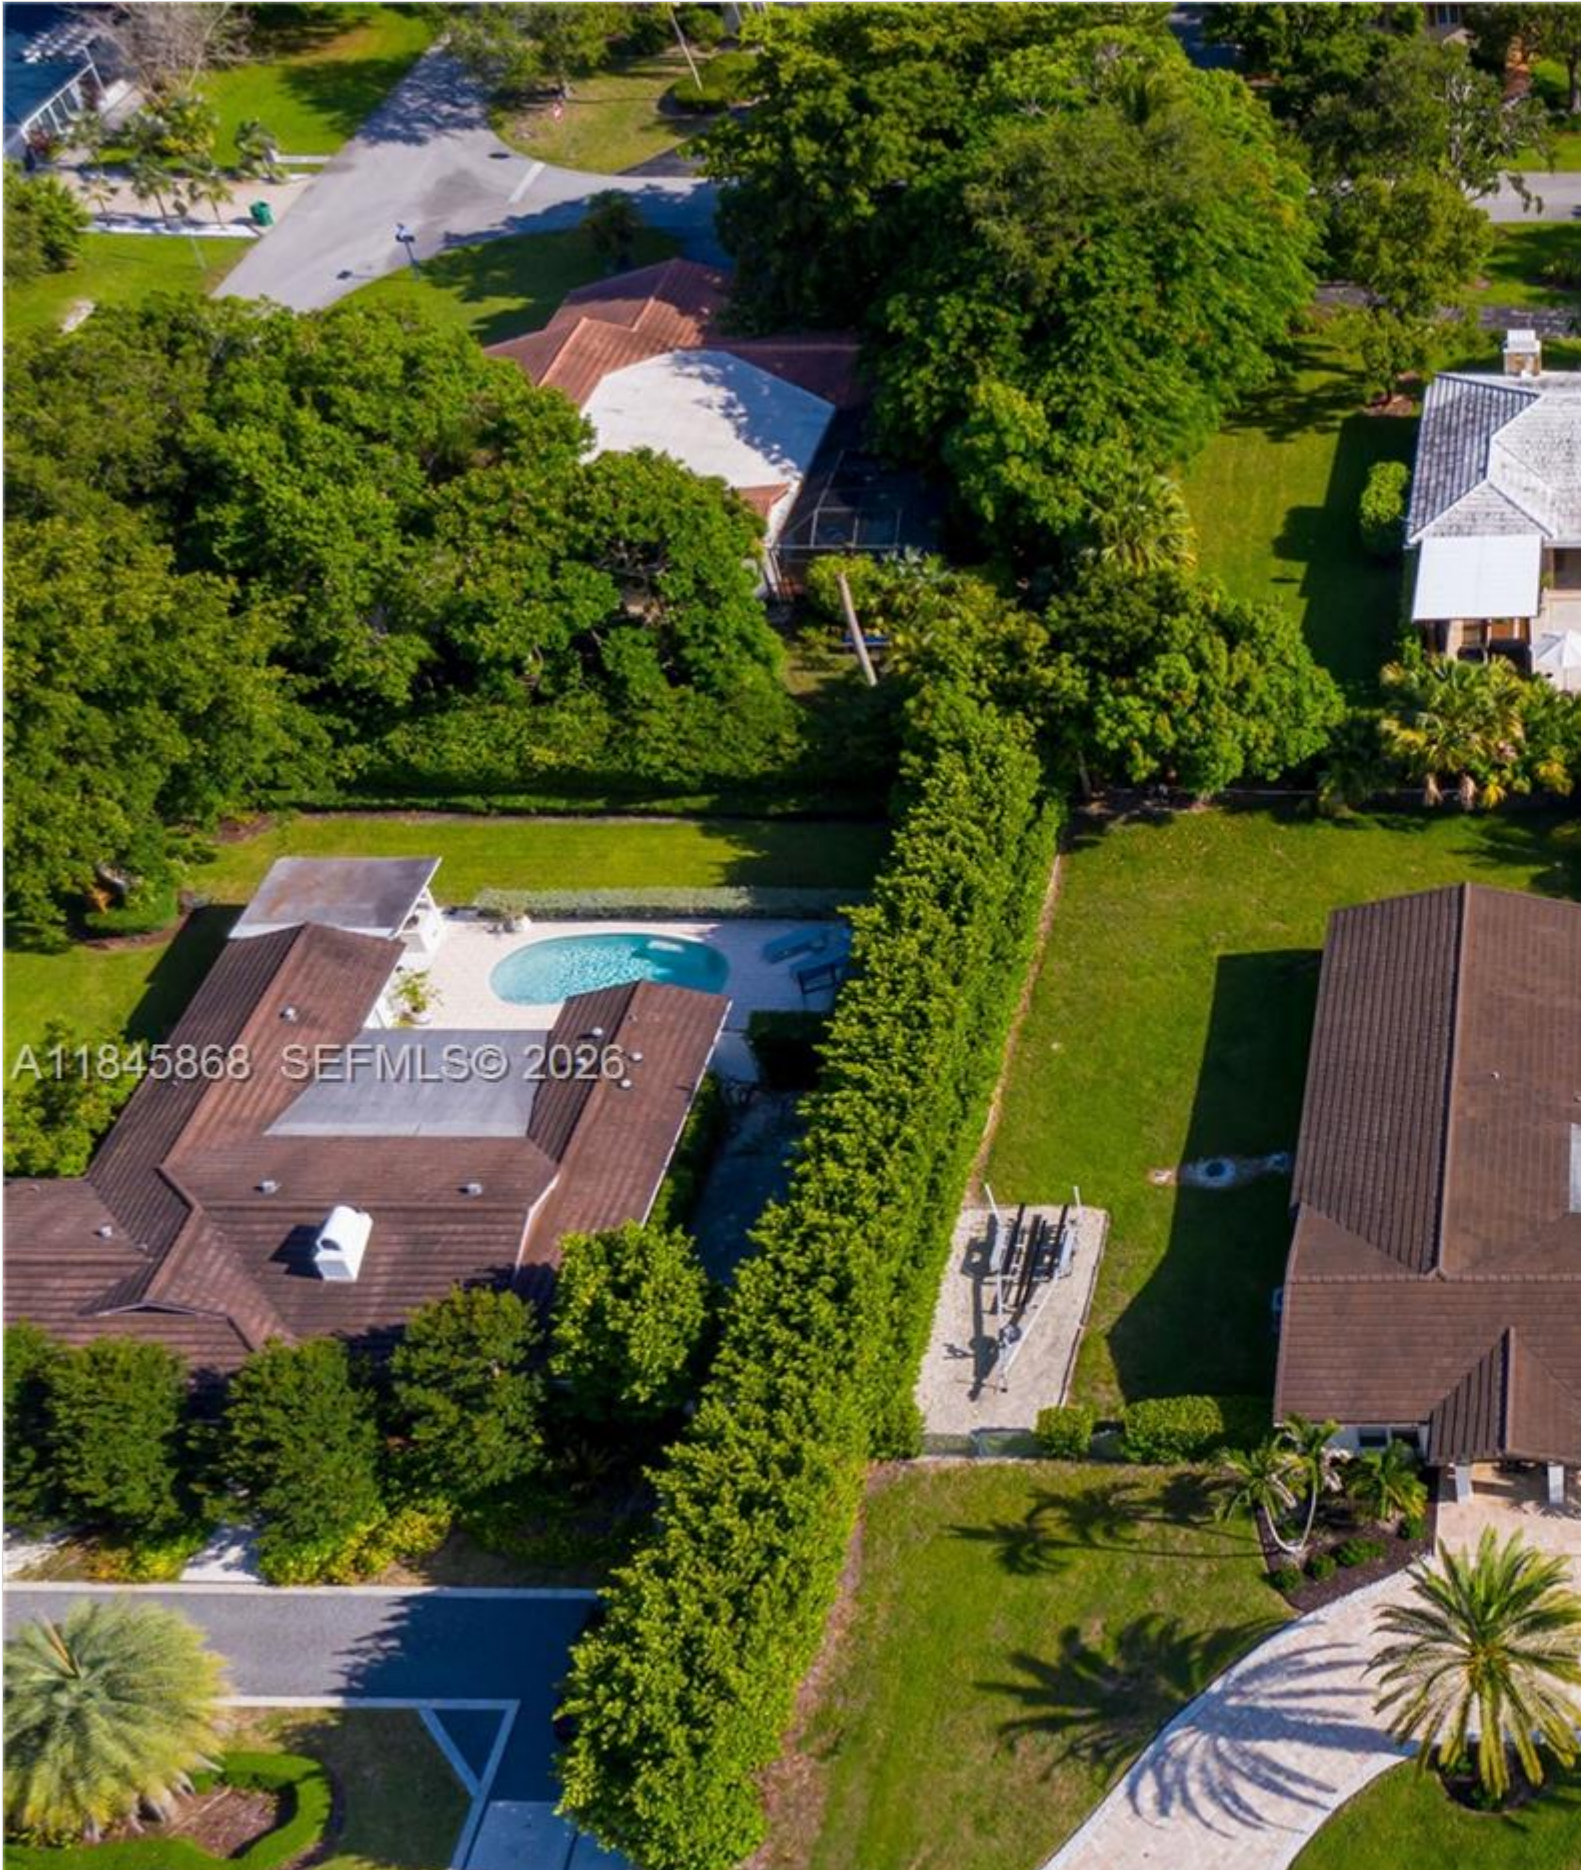

INES FLAX

YOUR PREMIER OCEANFRONT SPECIALIST
& MOST TRUSTED NAME IN SOUTH FLORIDA REAL ESTATE.

Price: \$1,825,000

MLS Number: A11845868

Single Family

6960 SW 148th Ter, Palmetto Bay, Florida 33158 USA

Beds: 4

Baths: 3

Living Area: 2,838

Lot Square Feet: 21,150

HOA Fees:

Year Built: 1969

Community: OLD CUTLER ESTATES SEC 1

Subdivision: OLD CUTLER ESTATES SEC 1

Elementary School: Coral Reef

Junior High: Southwood

High School: Miami Palmetto

ABOUT THIS PROPERTY

Impact windows/doors. 2018 concrete roof tile. Exceptional 4/3 Palmetto Bay home designed for comfort, entertaining residential area. The spacious primary suite features his and hers walk-in closets, an updated in-suite bath with dual L-shaped counter with seating capacity for 4. Open living, dining, and family areas offer easy flow, with French doors, cabinetry and utility sink. Short term leaseback agreement preferred.