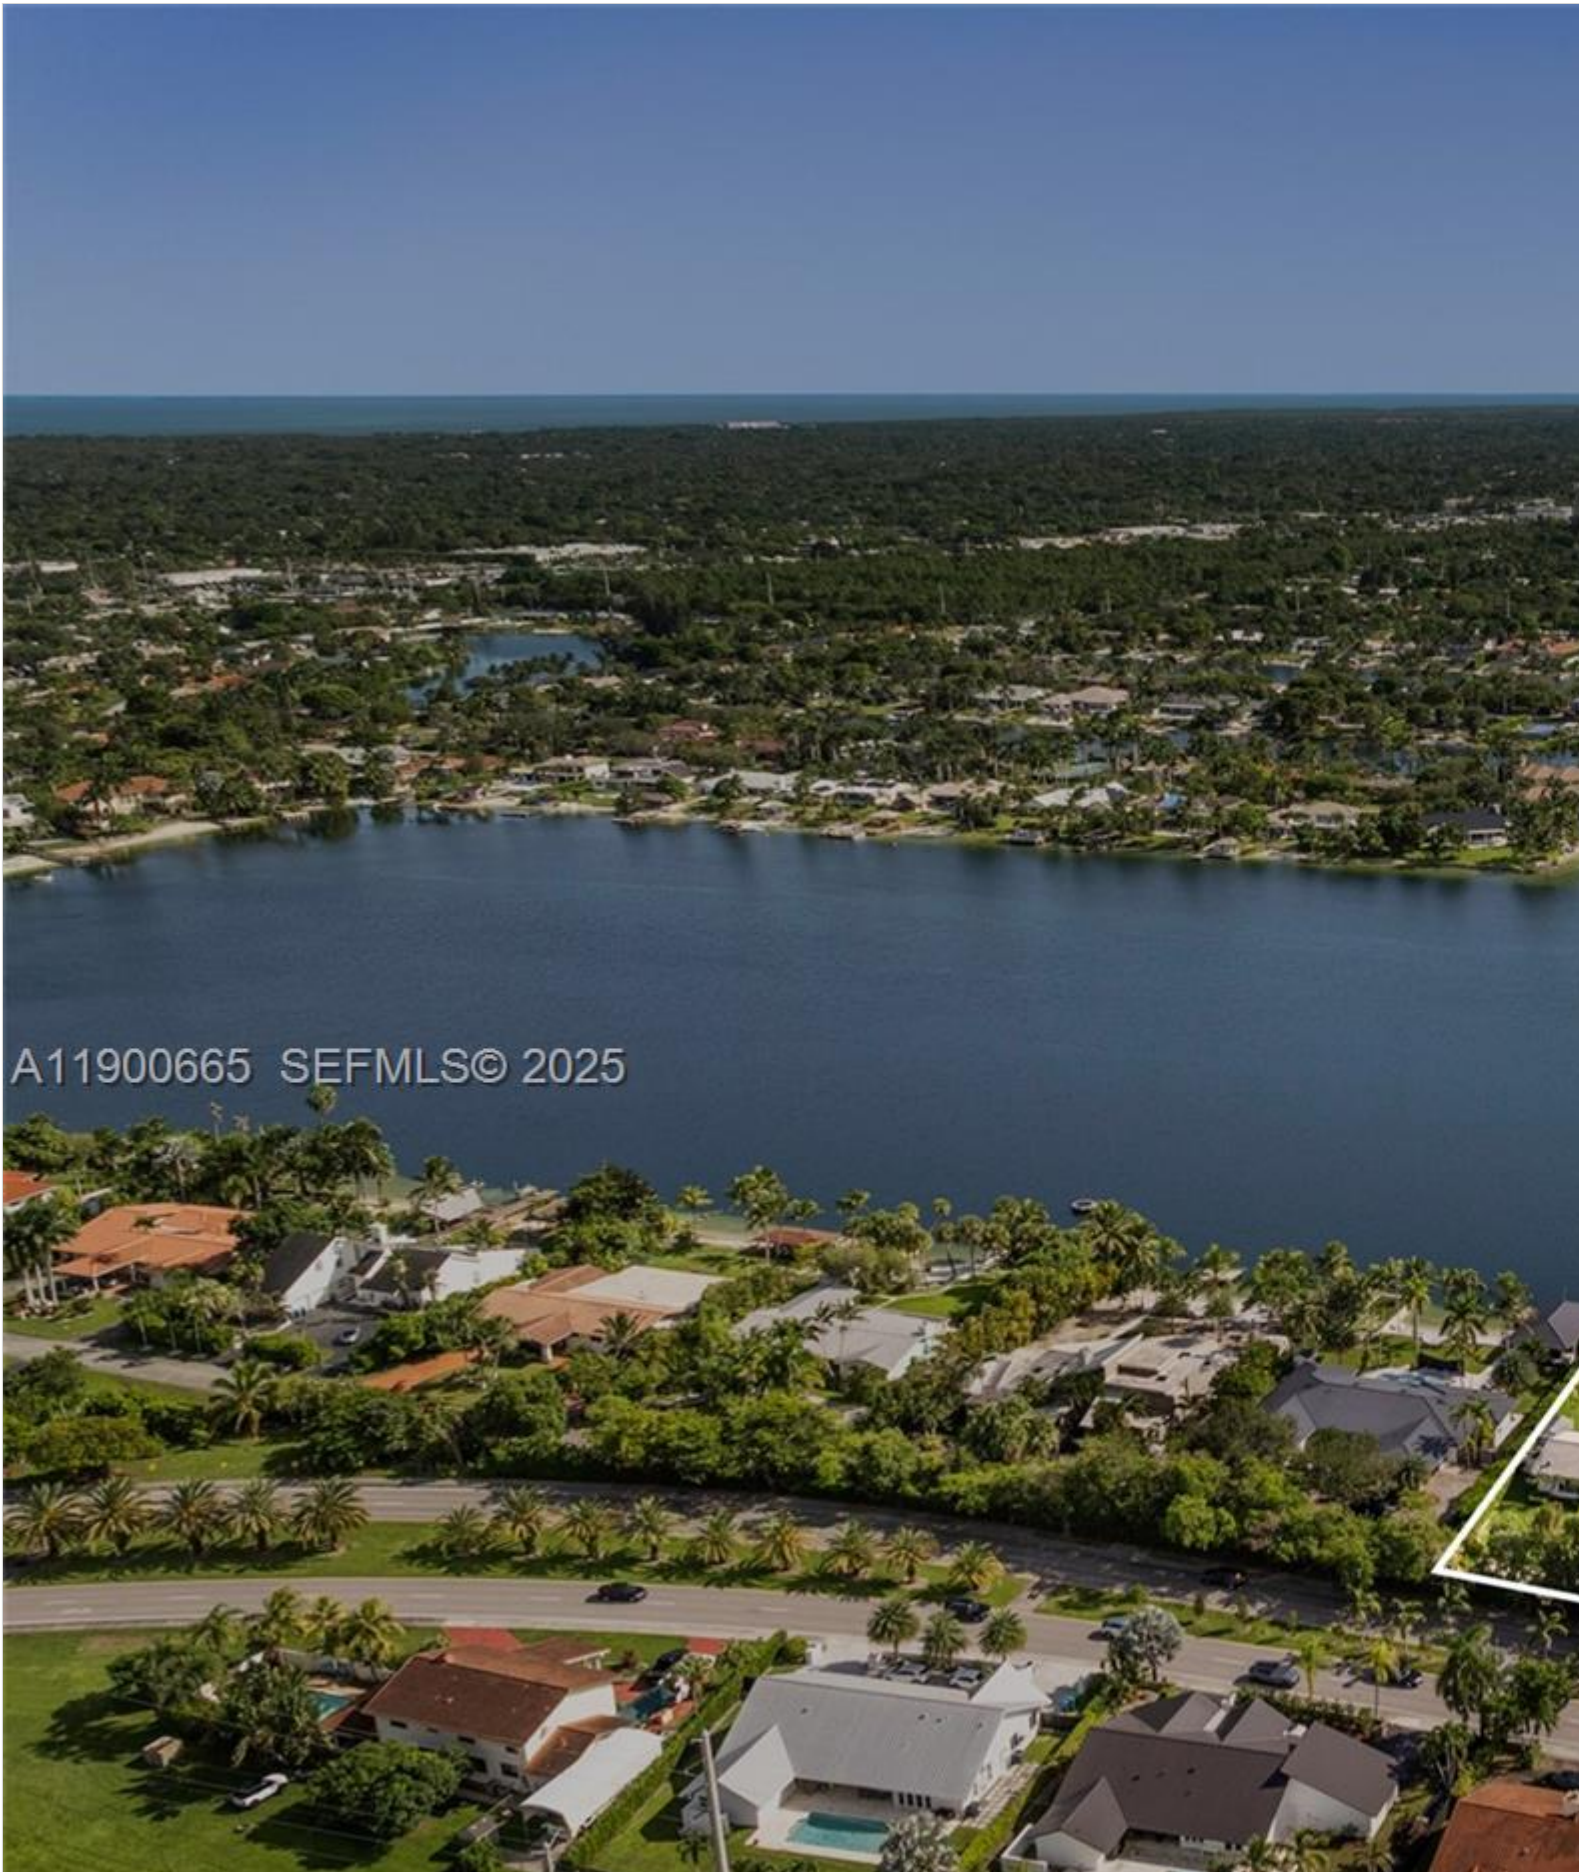

INES FLAX

YOUR PREMIER OCEANFRONT SPECIALIST
& MOST TRUSTED NAME IN SOUTH FLORIDA REAL ESTATE.

A11900665 SEFMLS© 2025

Price: \$3,800,000

MLS Number: A11900665

Single Family

9440 SW 136th St, Miami, Florida 33176 USA

Beds: 4

Baths: 3

Living Area: 2,206

Lot Square Feet: 22,800

HOA Fees:

Waterfront: YES

Year Built: 1970

Community: LAKESHORE SEC ONE

Subdivision: LAKESHORE SEC ONE

Junior High: Southwood

High School: Miami Palmetto

ABOUT THIS PROPERTY

This isn't just a home; it's a private lakeside sanctuary on one of Miami's only operable lakes, where jet skiing, boating, and fishing are just a few of the many activities you can enjoy. This remodeled 4-bed, 3-bath residence captures the essence of South Florida luxury living. Open living spaces, abundant natural light, and a sparkling pool make this a true paradise, complete with a lush green lawn, and a private sandy beach leading to the crystal-clear water. A boat and jet ski lifts provides easy access for water sports and lakefront enjoyment.

PROPERTY
LOCATION

Image