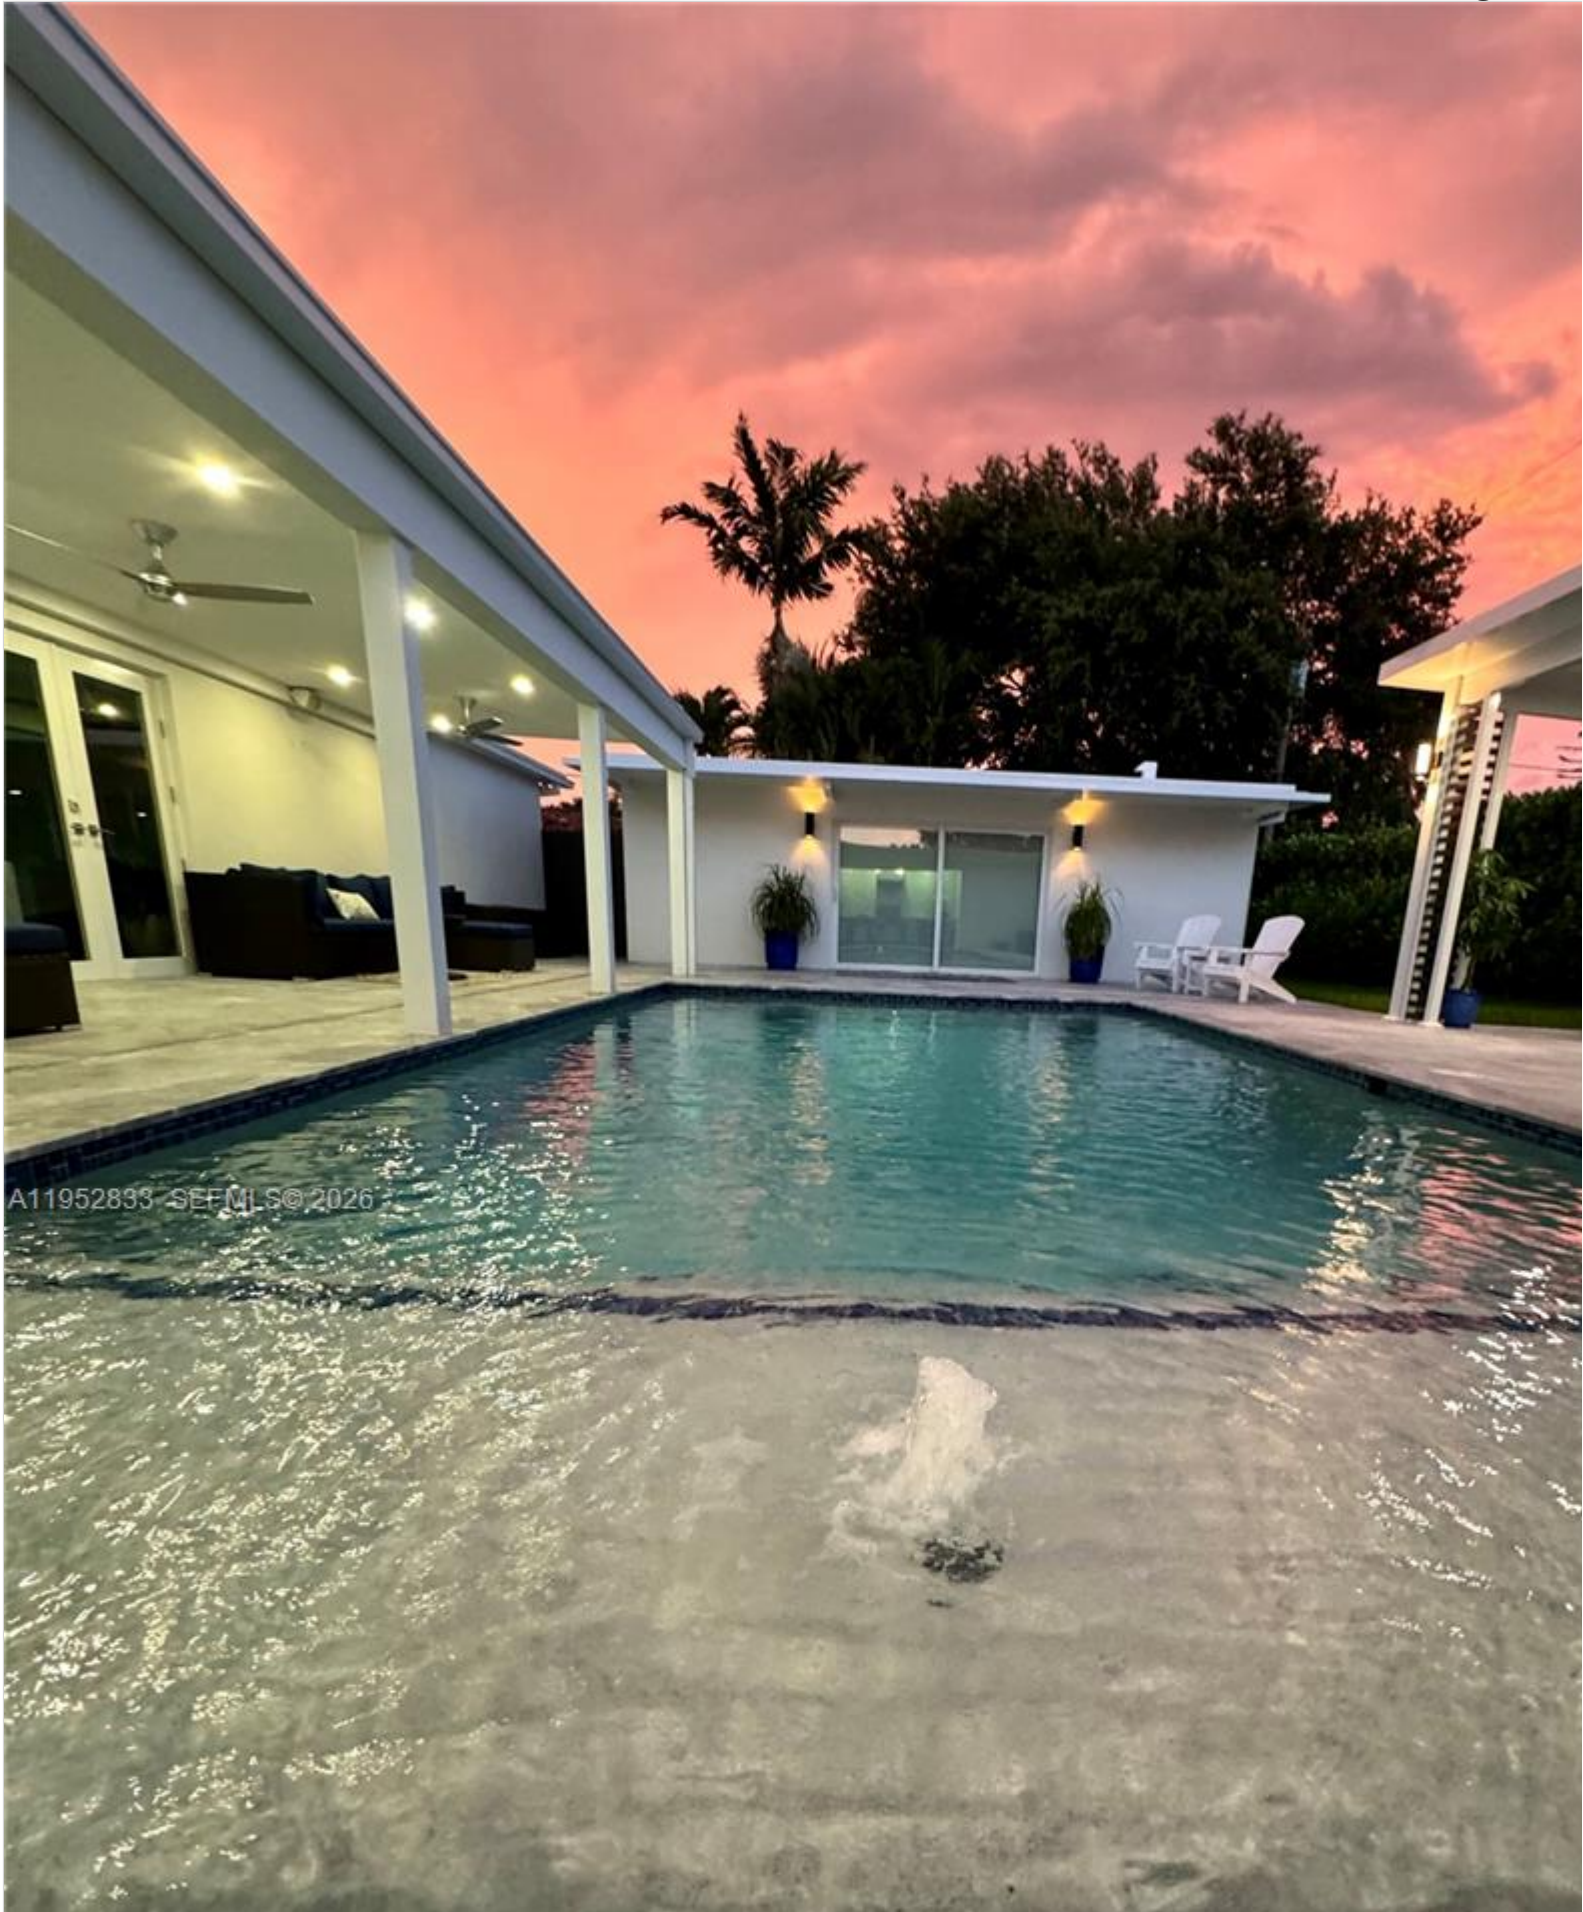

INES FLAX

YOUR PREMIER OCEANFRONT SPECIALIST
& MOST TRUSTED NAME IN SOUTH FLORIDA REAL ESTATE.

, 33139
Phone: 786.218.7600 -
<https://www.inesflax.com>
Email: InesFlax@aol.com

A11952833 SEFMLS © 2026