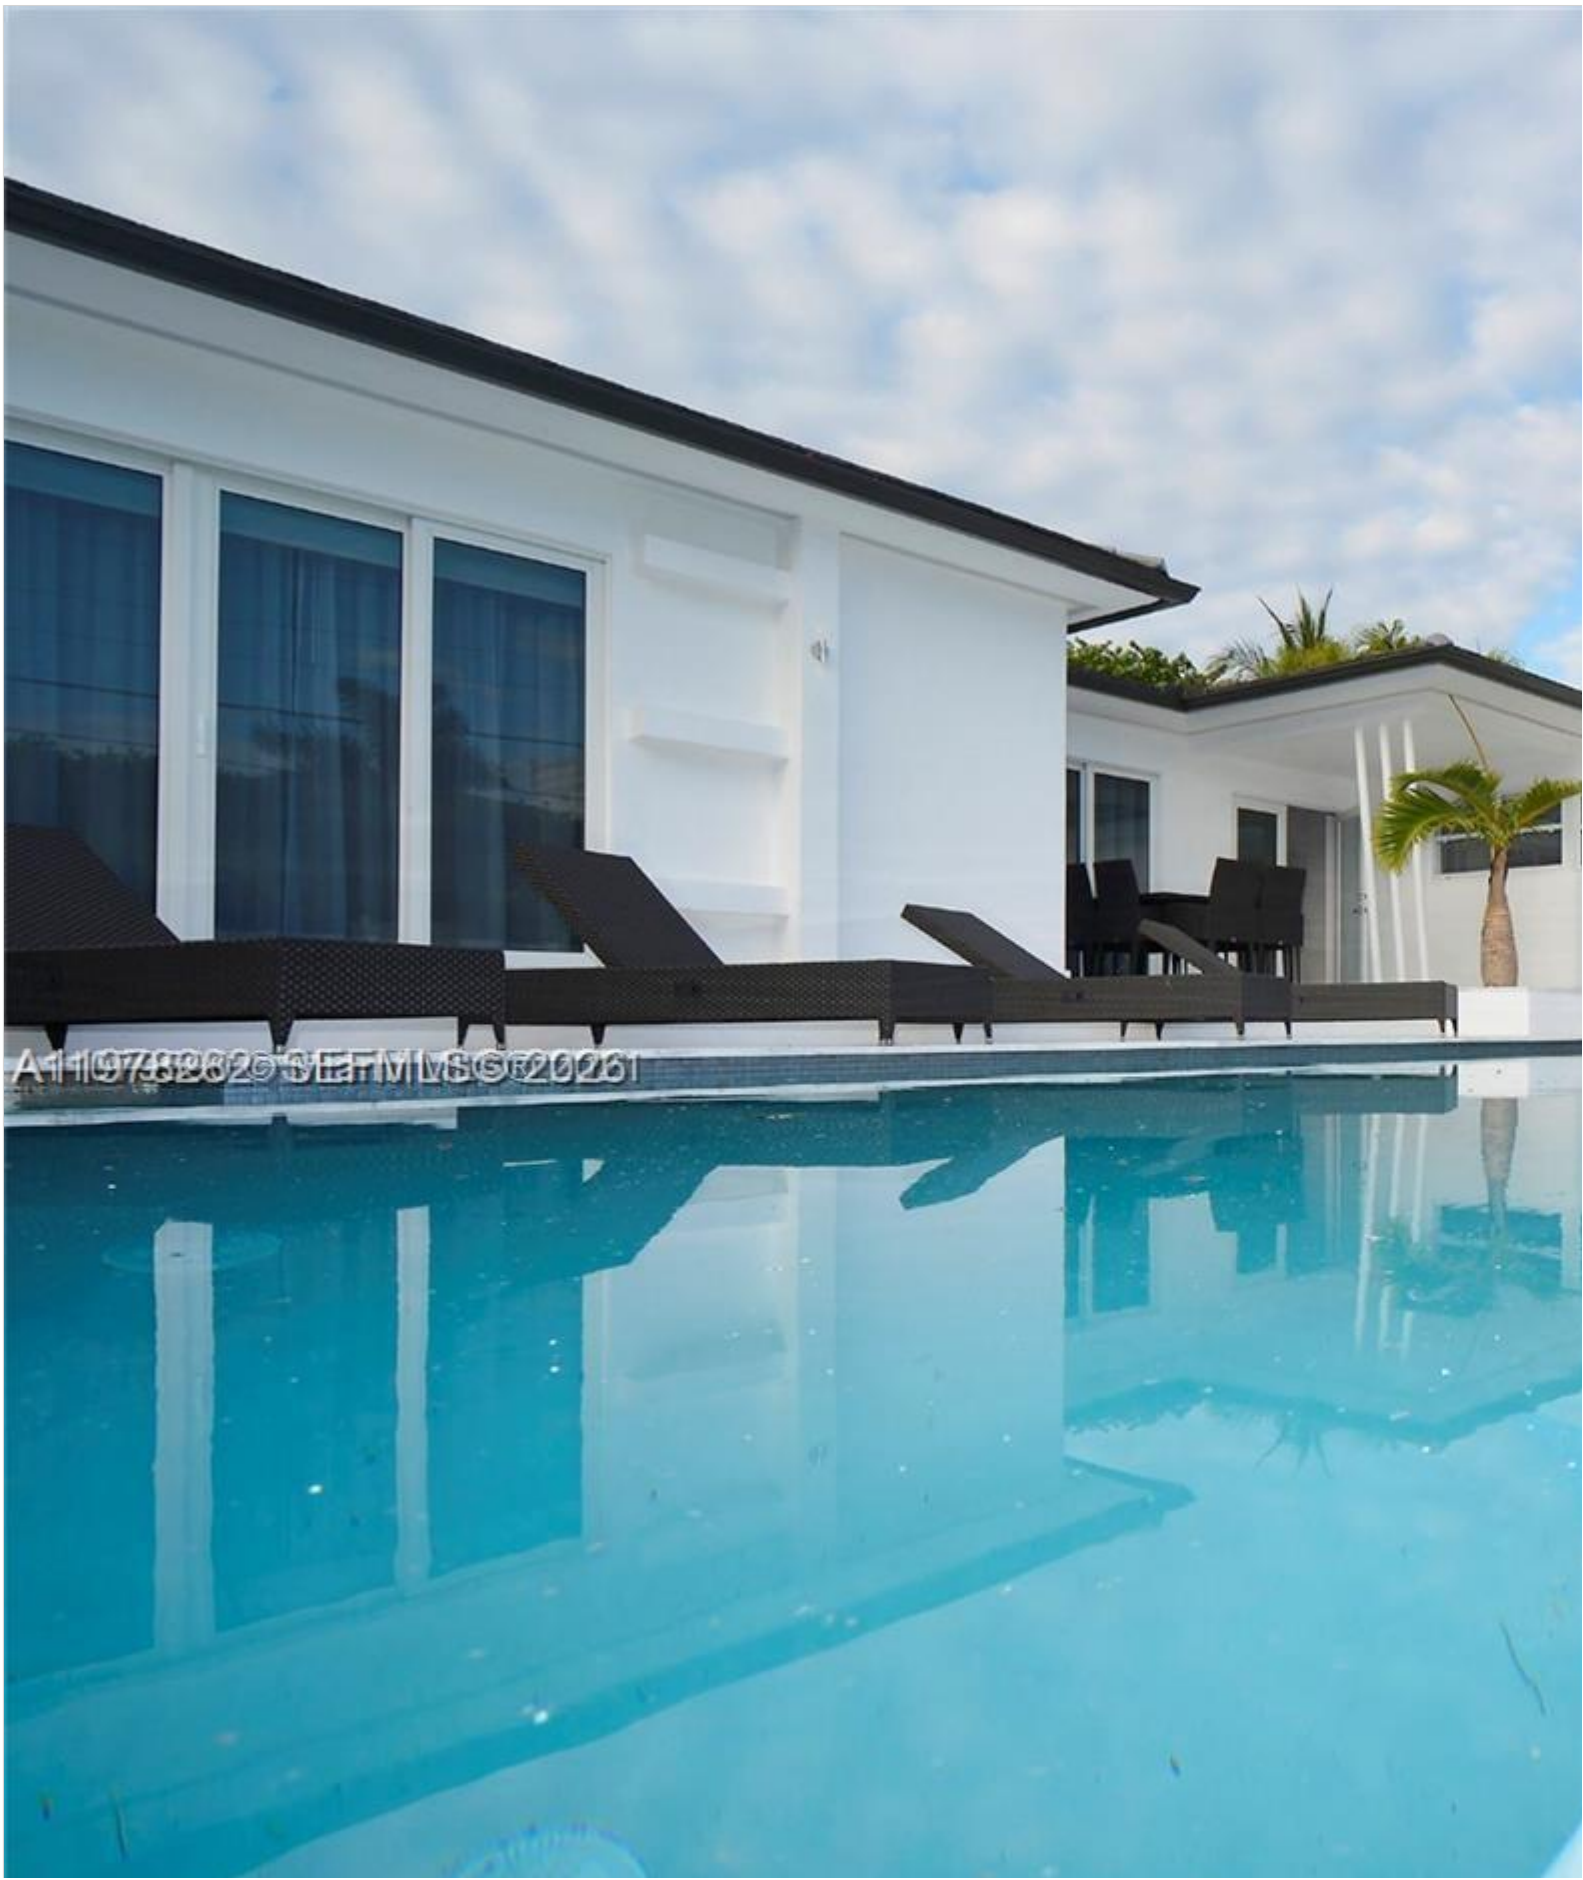

INES FLAX

YOUR PREMIER OCEANFRONT SPECIALIST
& MOST TRUSTED NAME IN SOUTH FLORIDA REAL ESTATE.

A110978262 © SFRMLS © 2020