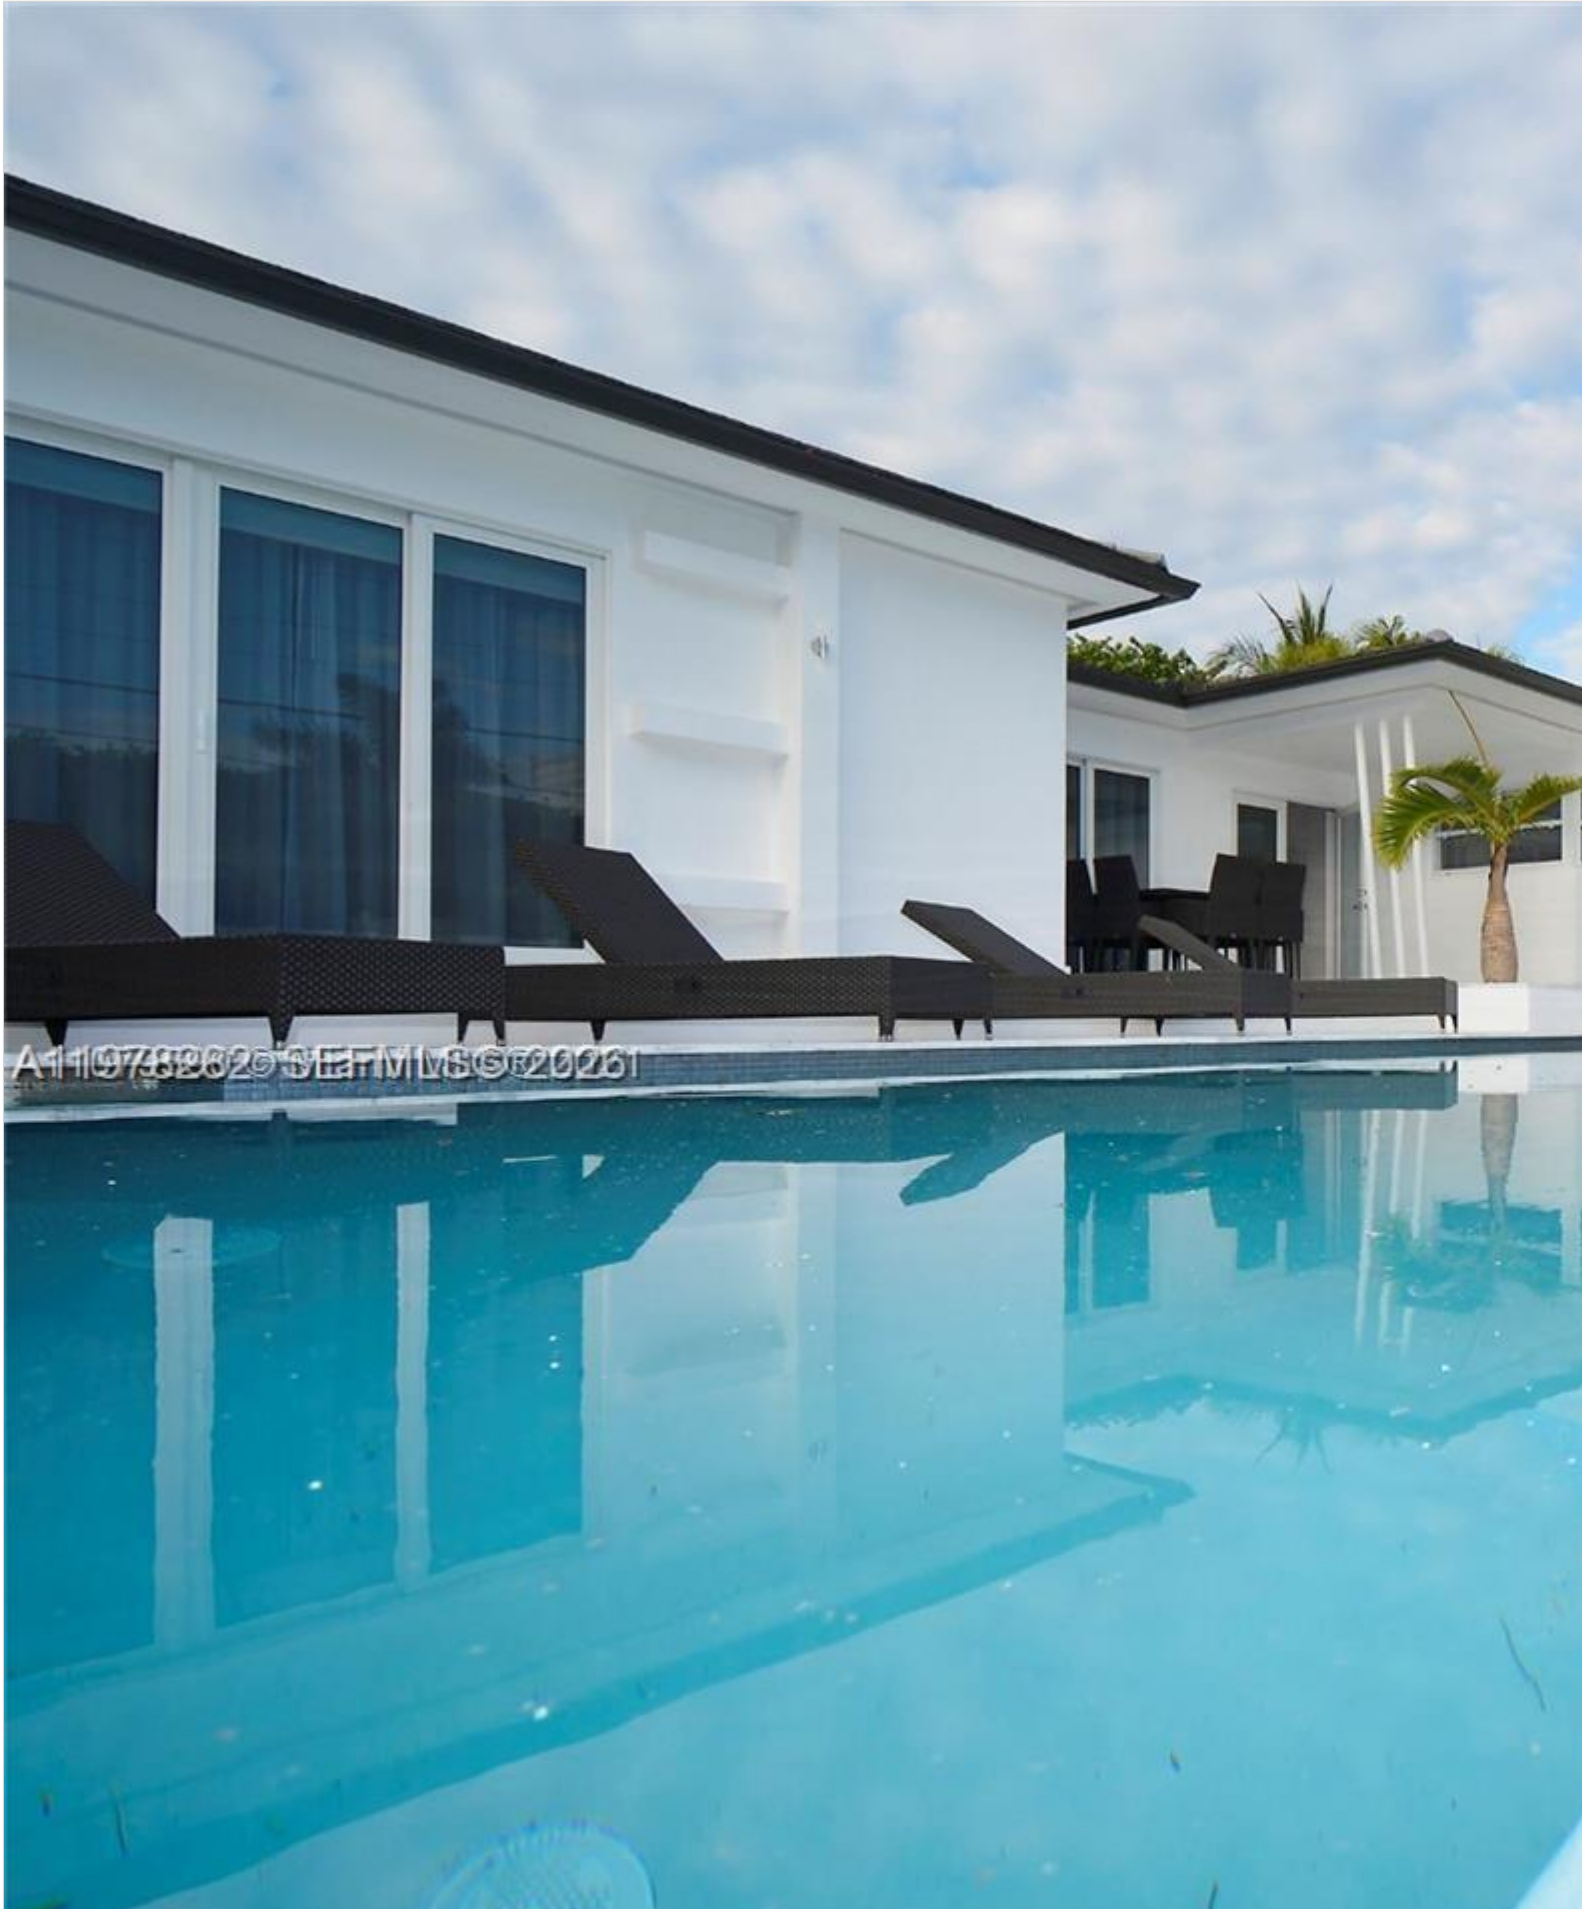

INES FLAX

YOUR PREMIER OCEANFRONT SPECIALIST
& MOST TRUSTED NAME IN SOUTH FLORIDA REAL ESTATE.

A110738262 © SFRMLS © 2026