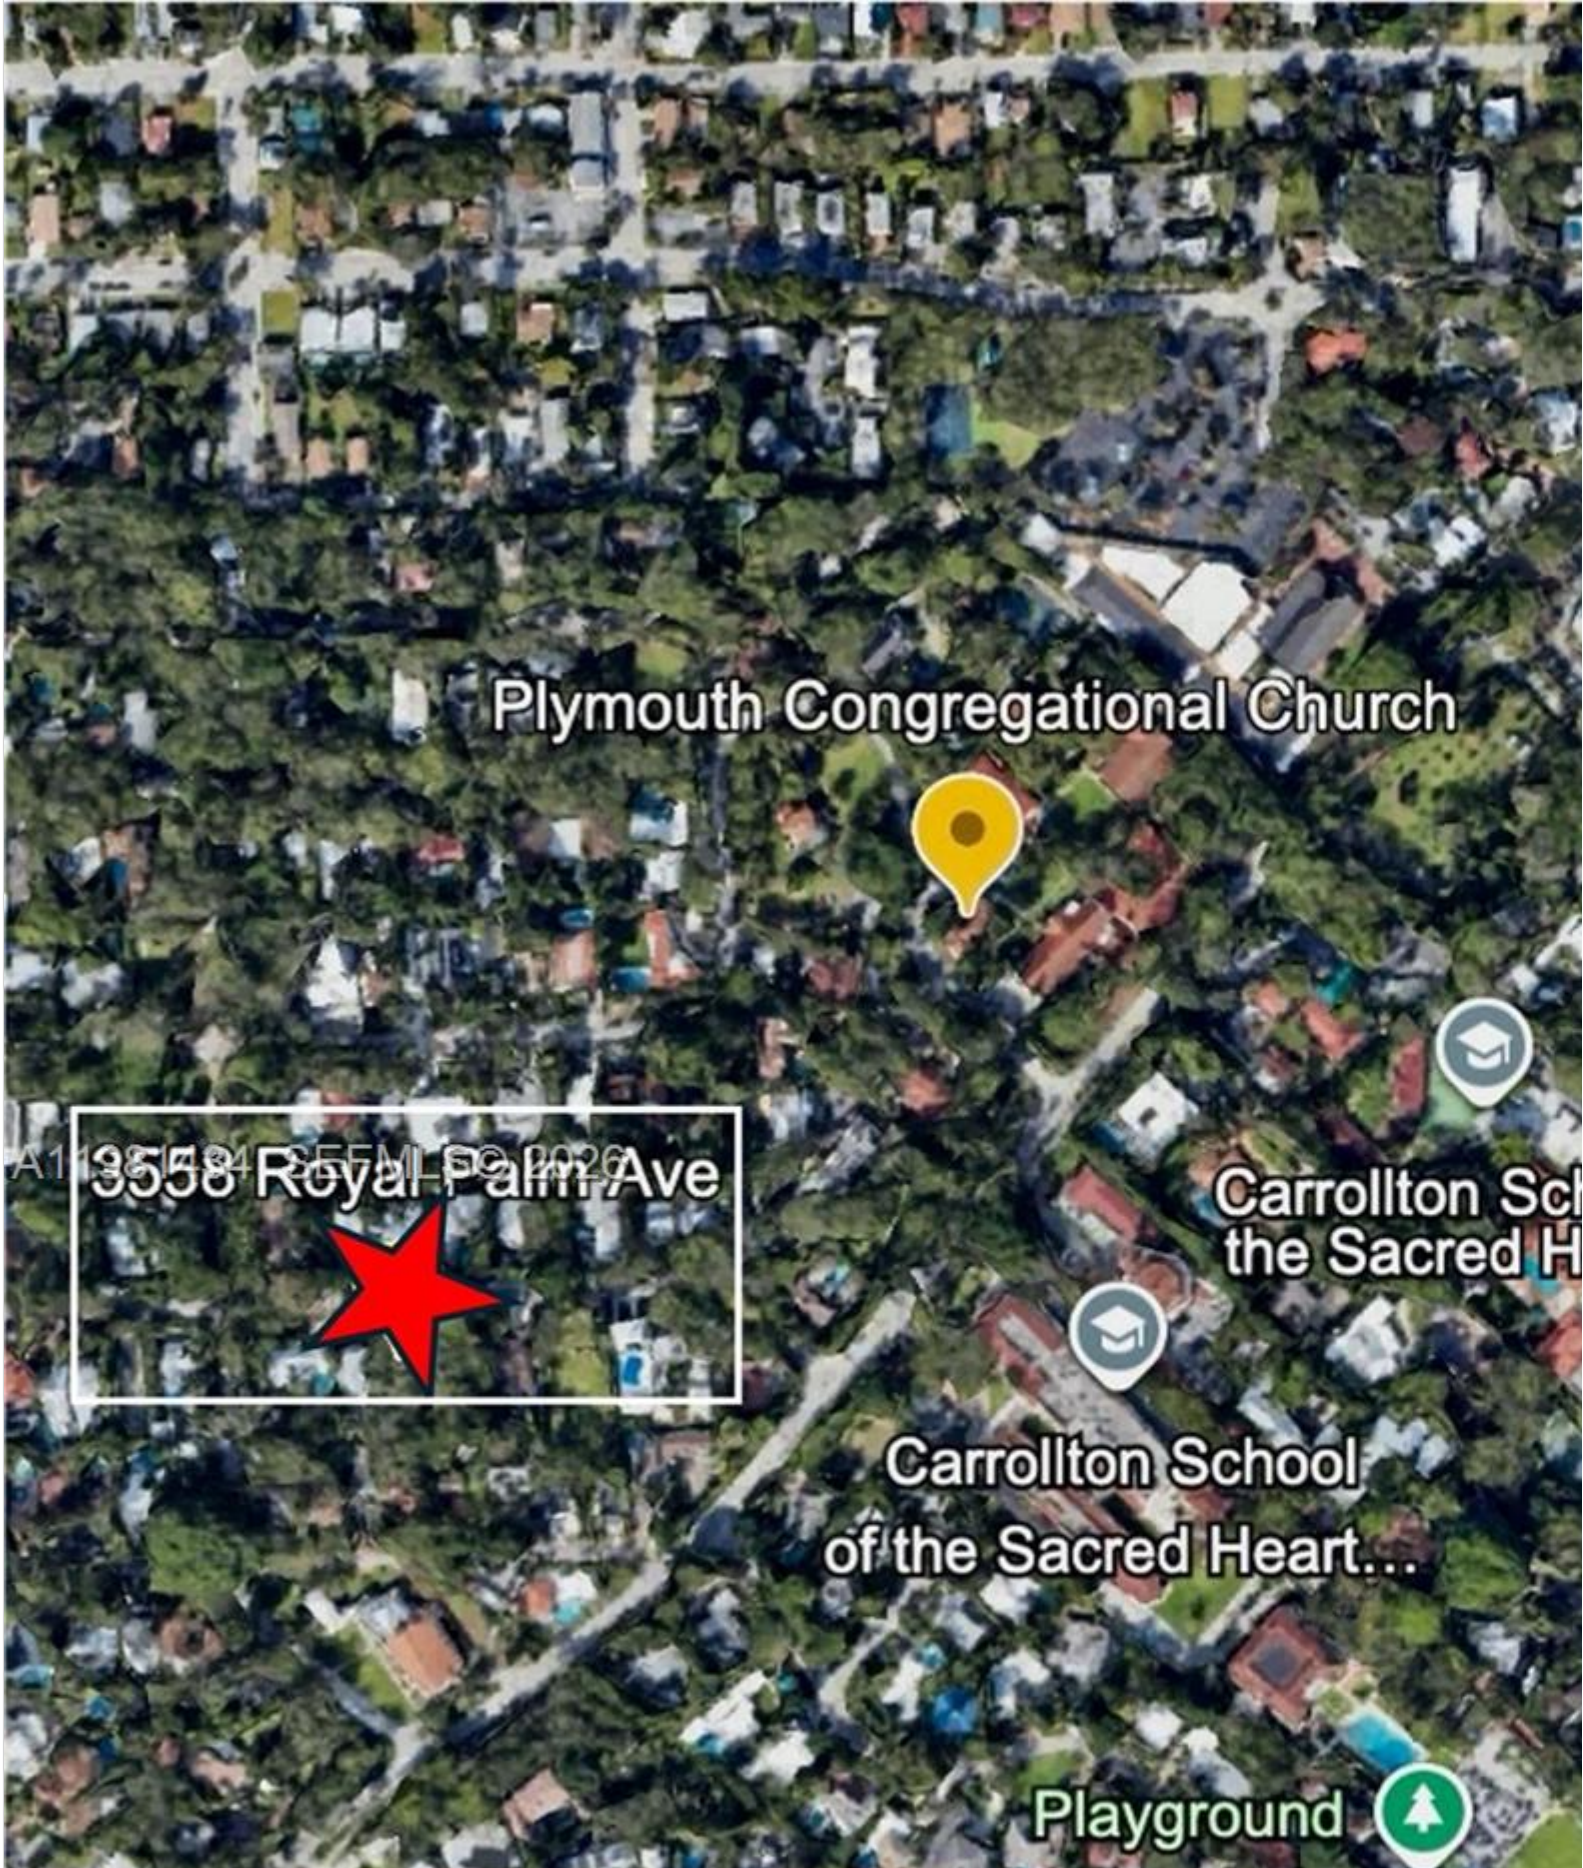

INES FLAX

YOUR PREMIER OCEANFRONT SPECIALIST
& MOST TRUSTED NAME IN SOUTH FLORIDA REAL ESTATE.

Plymouth Congregational Church

3558 Royal Palm Ave

Carrollton School of the Sacred Heart

Carrollton School of the Sacred Heart...

Playground