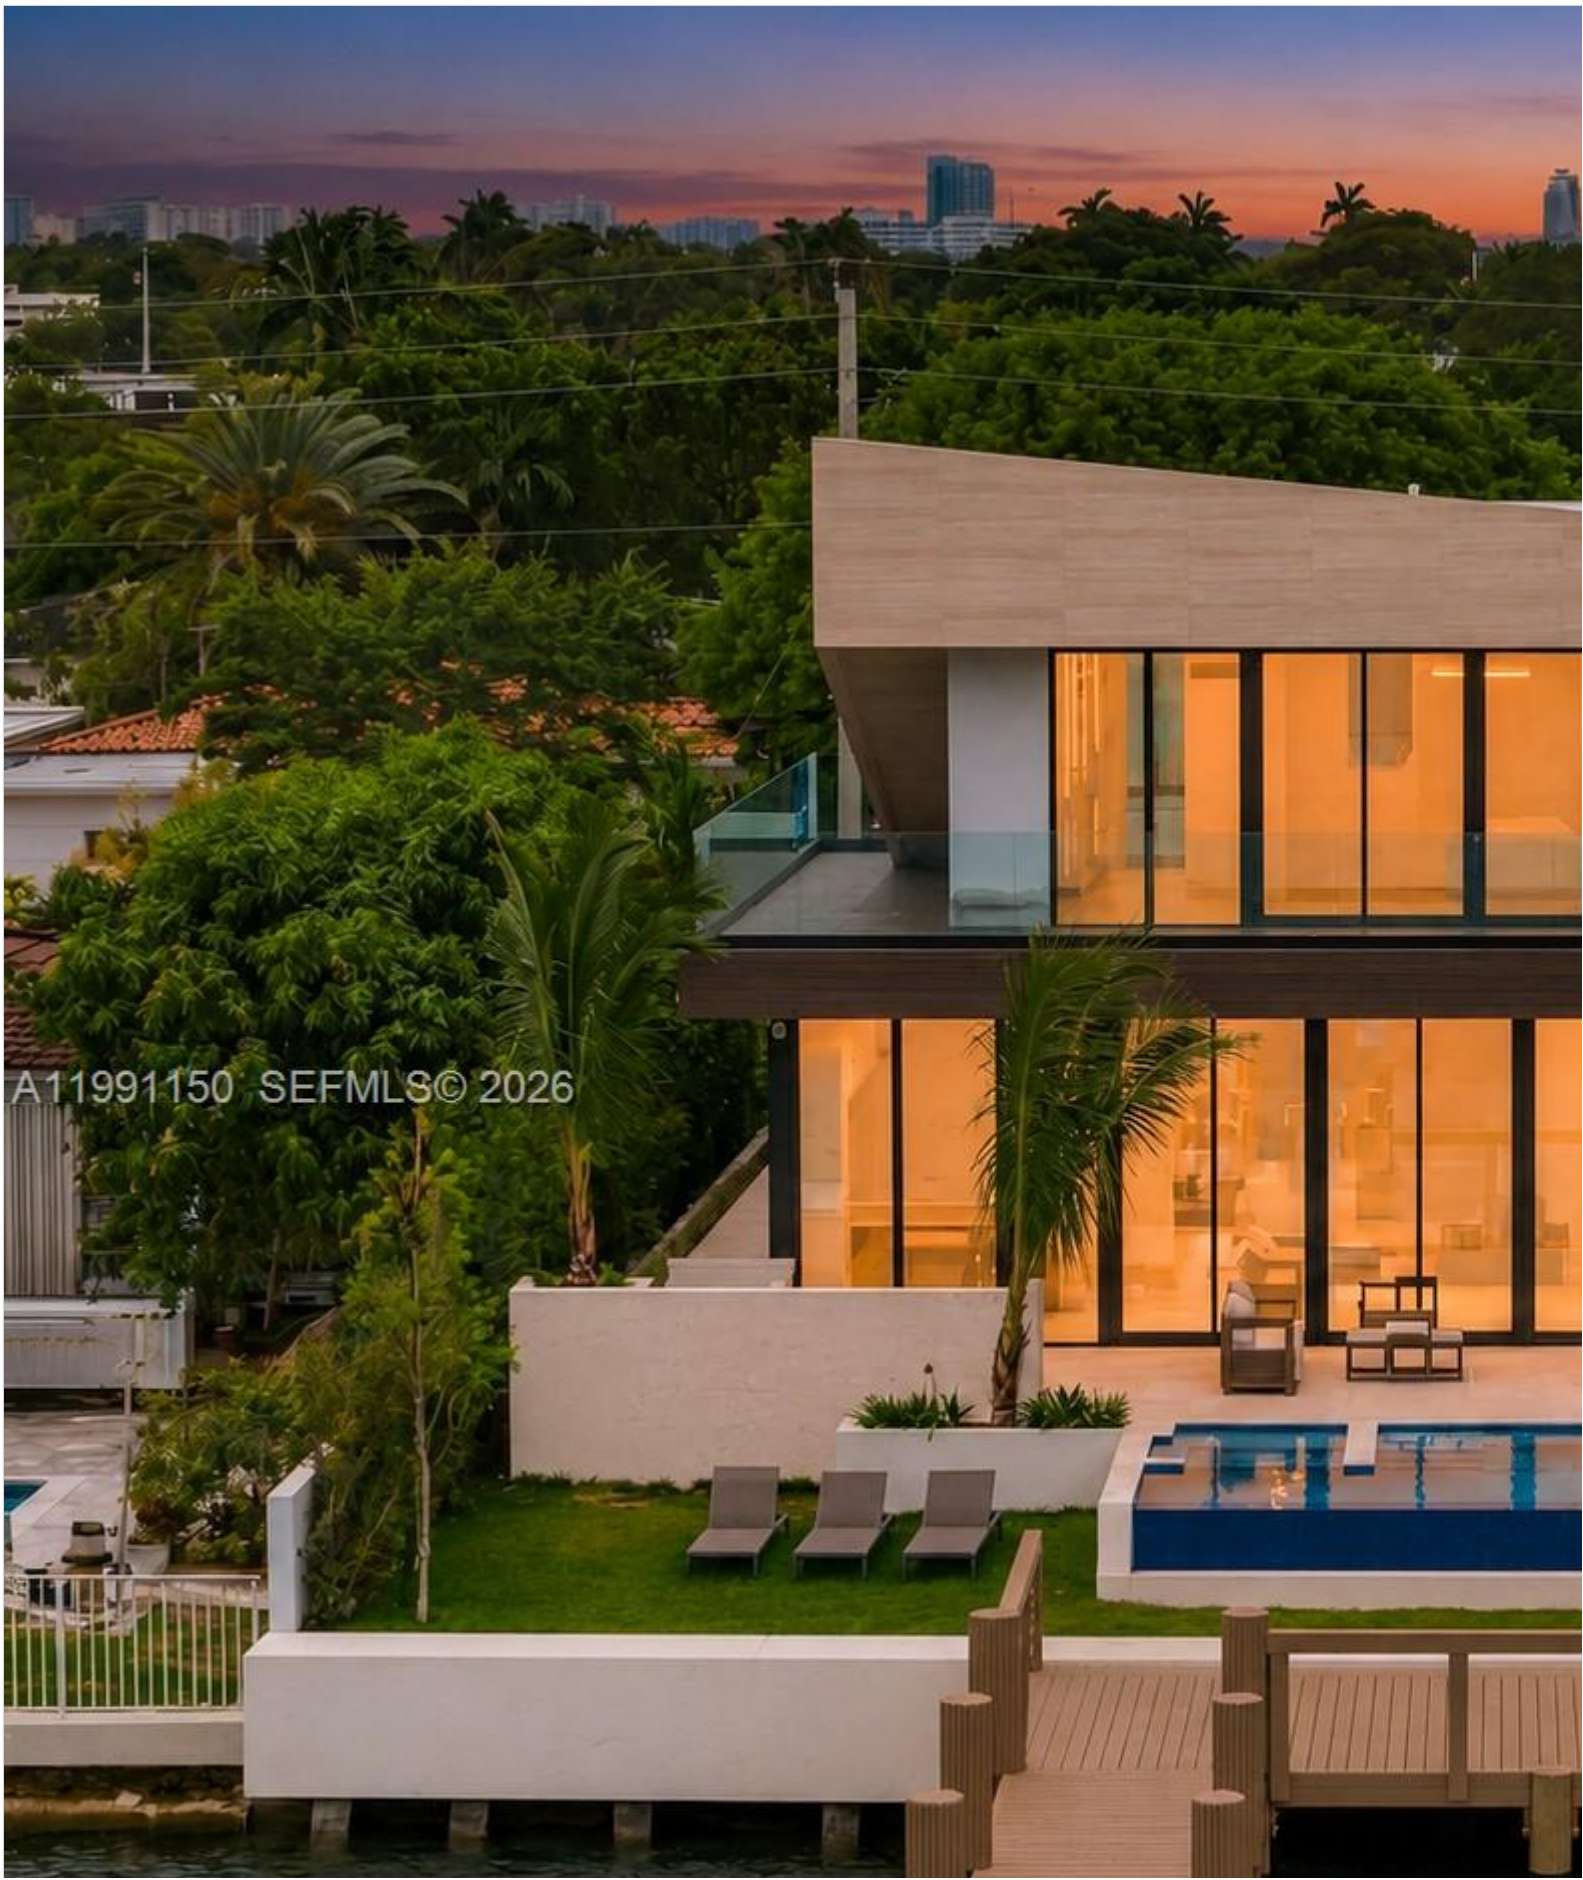

INES FLAX

YOUR PREMIER OCEANFRONT SPECIALIST
& MOST TRUSTED NAME IN SOUTH FLORIDA REAL ESTATE.

A11991150 SEFMLS© 2026

Price: \$15,750,000

MLS Number: A11991150

Single Family

535 N Shore Dr, Miami Beach, Florida 33141 USA

Beds: 5

Baths: 6

Half Baths: 1

Living Area: 5,094

Lot Square Feet: 10,200

HOA Fees:

Waterfront: YES

Year Built: 2026

Community: NORMANDY GOLF COURSE

Subdivision: NORMANDY GOLF COURSE

Elementary School: Treasure Island

Junior High: Nautilus

High School: Miami Beach

ABOUT THIS PROPERTY

Introducing an extraordinary waterfront sanctuary in Miami Beach's exclusive Normandy Shores. This stunning residence features a marble vanity, all complemented by soaring high ceilings that fill the home with light and elegance. Enjoy a lifestyle complete with a restaurant, outdoor gym, and tennis courts. With breathtaking open bay views and direct ocean access, this home is the epitome of Miami Beach luxury living.