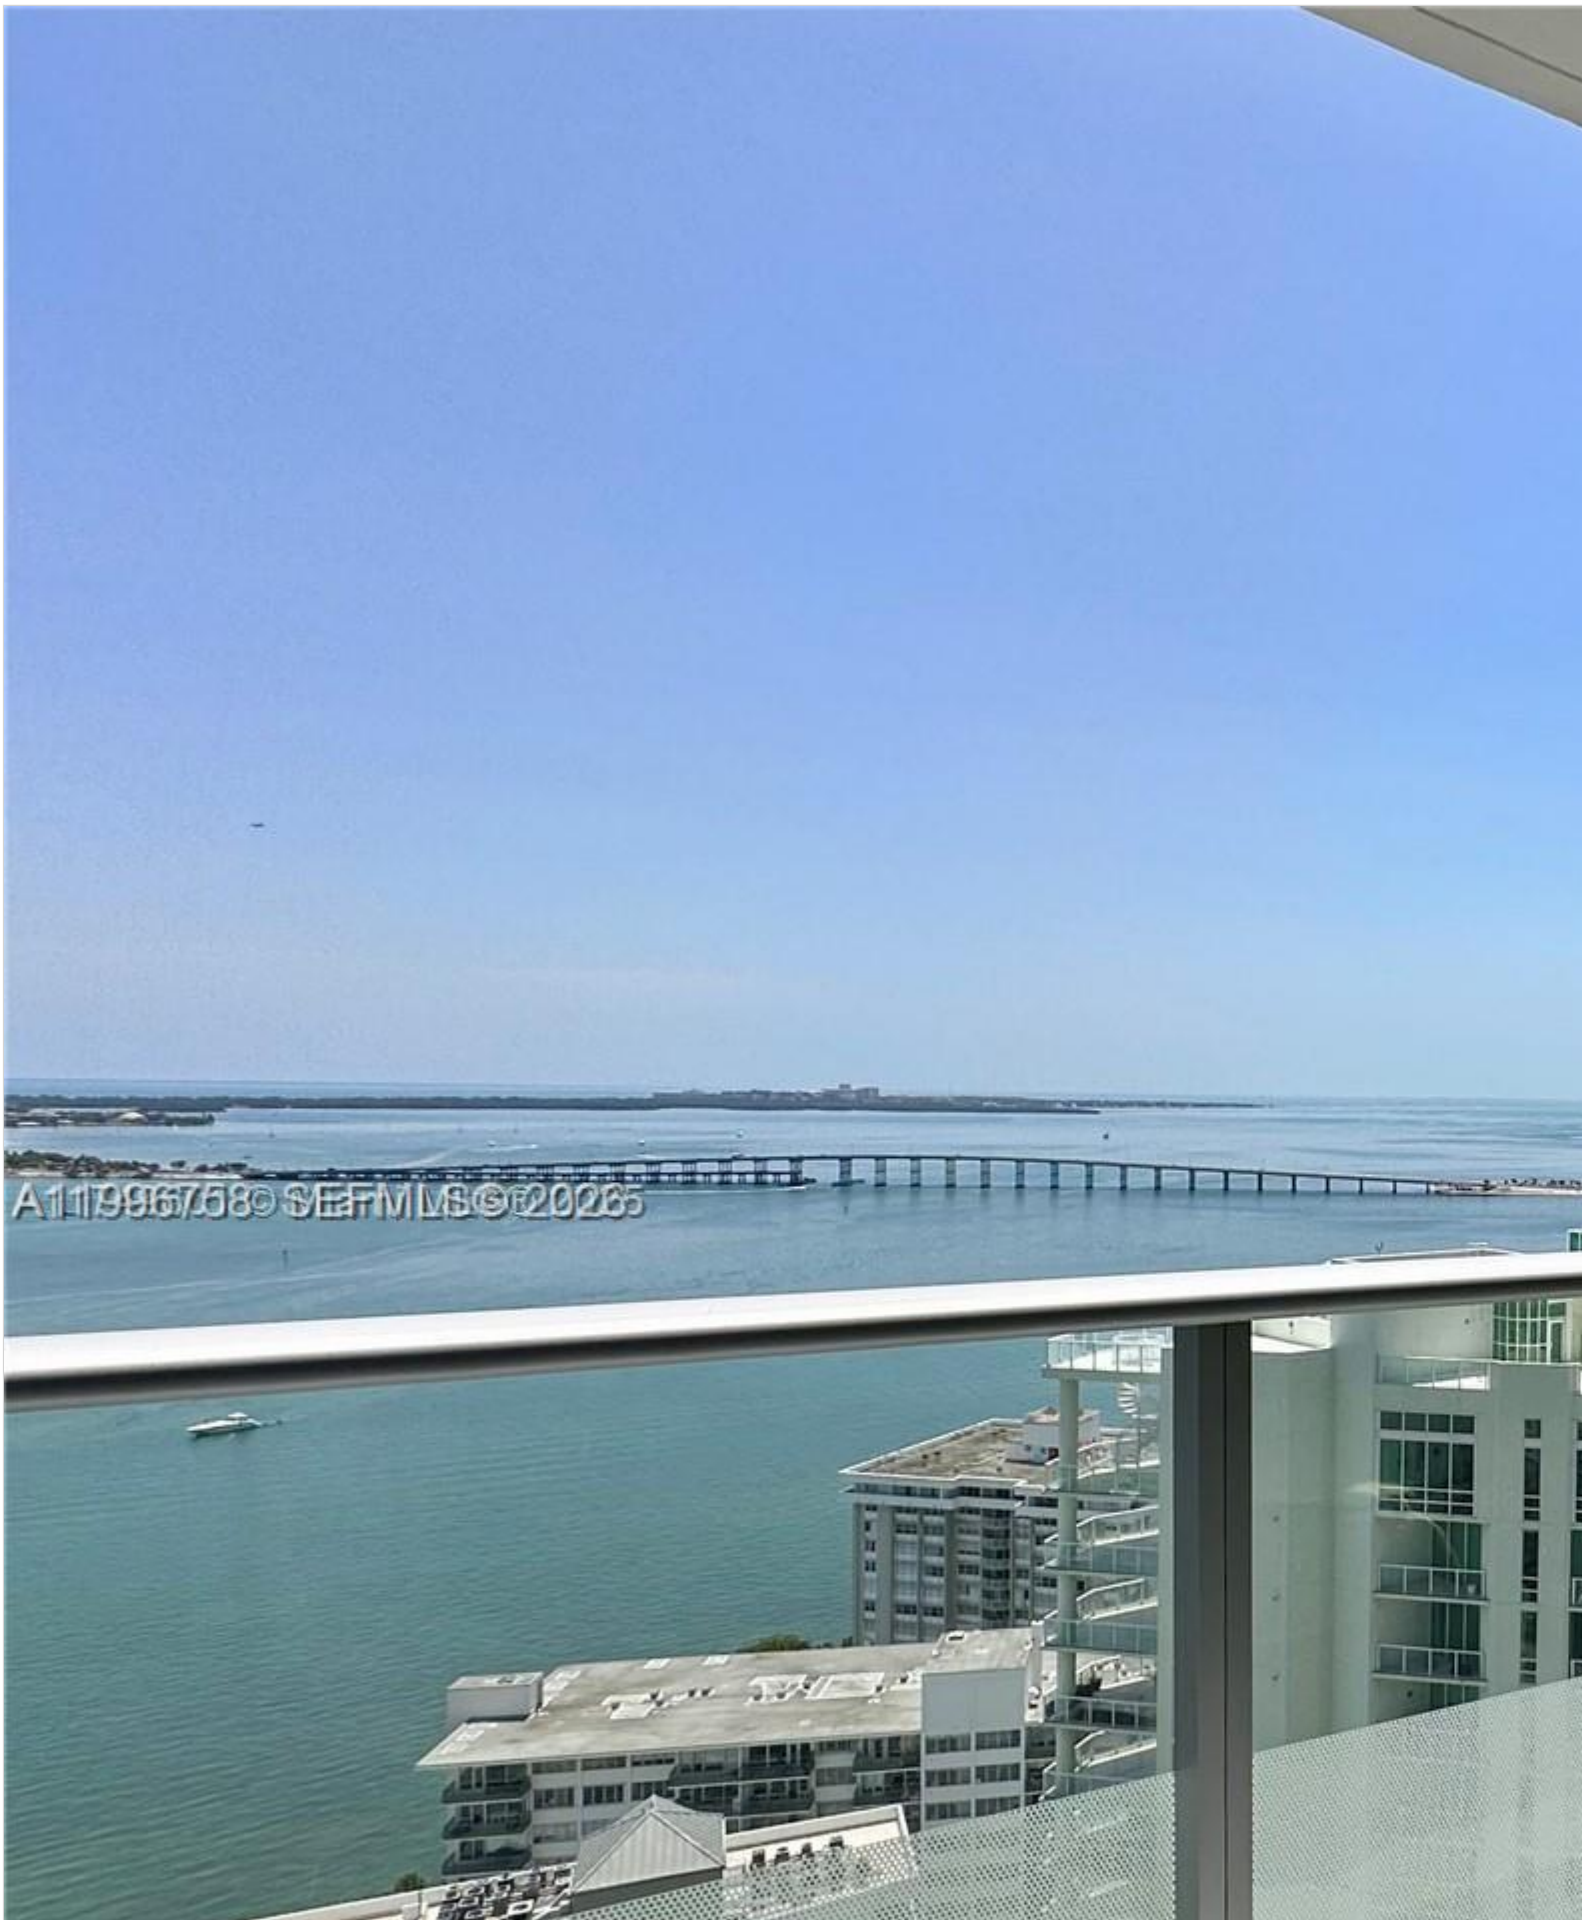

INES FLAX

YOUR PREMIER OCEANFRONT SPECIALIST
& MOST TRUSTED NAME IN SOUTH FLORIDA REAL ESTATE.

A111996758 © SEFMLS © 2025